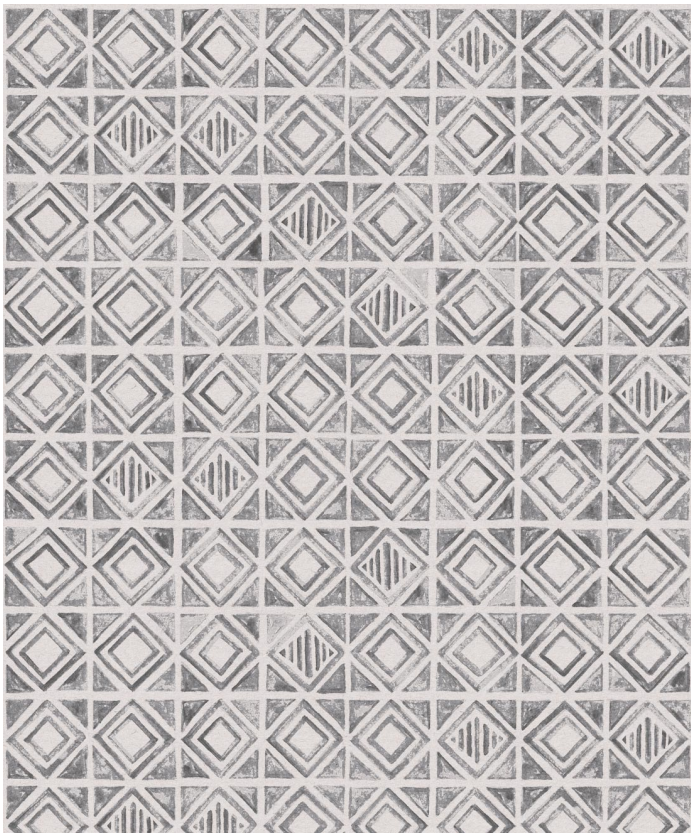

# Tuile Wallpaper

Tuile is a soft watercolour wallpaper design created to mimic traditional tiles. The subtle texture of the paint combined with the staggered repetition adds a captivating presence to any interior. The timelessness of the geometric tile design combined with the creative flair of the watercolour pattern makes this design the perfect feature for a kitchen or powder room, though it is versatile enough that it could easily be styled to suit an office or living space.

|                 |                              |
|-----------------|------------------------------|
| ROLL DIMENSIONS | 24" (61.5cm) x 33ft (10.05m) |
| PATTERN REPEAT  | 24" (61.5cm)                 |
| PATTERN MATCH   | Straight Match               |
| FINISH          | Pre-trimmed Butt Join        |
| CLEANABILITY    | Washable                     |
| USAGE           | Domestic & Commercial        |
| PRODUCT CODE    | SP022                        |