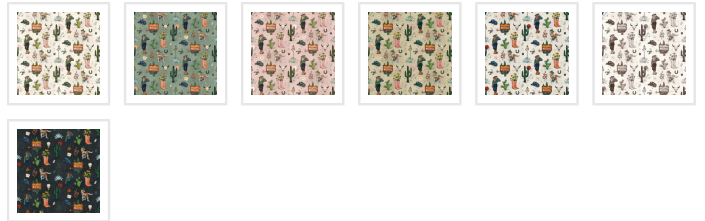

MILTON & KING STUDIO

Trail Tales Wallpaper

Trail Tales wallpaper is an evocative design that captures the very essence of exploration and adventure. The rugged, untamed trails and wide-open skies are filled with untold beauty, and this design perfectly captures the spirit of exploration and the challenges and serenity of a journey through these winding landscapes. Perfect for those who cherish adventure and the wonders of the wild frontier.

ROLL DIMENSIONS	24" (61.5cm) x 33ft (10.05m)
PATTERN REPEAT	12" (30.8cm)
PATTERN MATCH	Straight Match
FINISH	Pre-trimmed Butt Join
CLEANABILITY	Washable
USAGE	Domestic & Commercial
PRODUCT CODE	MKS017