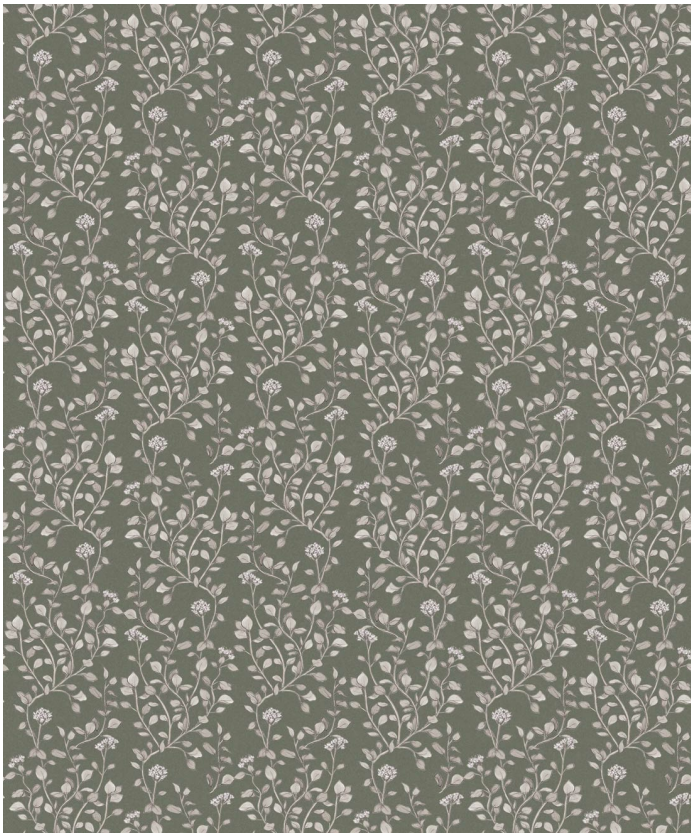

Majoram Wallpaper

Marjoram wallpaper is a simple botanical study of a very well-known cooking herb, also known as 'oregano', that is affluently grown throughout the world. Marjoram is a wonderful culinary herb with simple, delicate leaves and small, purple blooms. This herbal wallpaper design features shades of light stone and dark navy with a touch of chalk-like white on its dainty floral for a subtle Mediterranean nod to the herb's roots.

| | |
|-----------------|------------------------------|
| ROLL DIMENSIONS | 24" (61.5cm) x 33ft (10.05m) |
| PATTERN REPEAT | 11.8" (30cm) |
| PATTERN MATCH | Straight Match |
| FINISH | Pre-trimmed Butt Join |
| CLEANABILITY | Washable |
| USAGE | Domestic & Commercial |
| PRODUCT CODE | WR476HC |