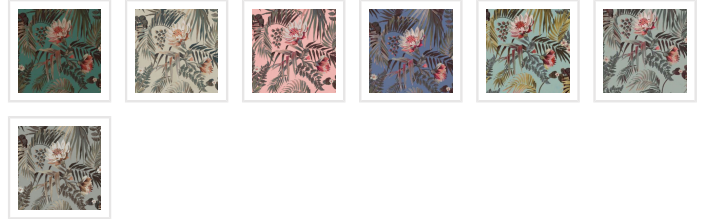

# Majestic Palm Wallpaper

The Majestic Palm Wallpaper will have you filled with tropical bliss, dreaming of the bountiful Australian rainforest canopies with cascading palm trees, rich magnolias, and blossoming marshmallow flowers. This large scale design is a showstopper, instantly filling your space with drama. The perfect backdrop for those bold spaces. We love seeing these palms in both residential and commercial spaces providing that much needed airiness and lightness to any room.