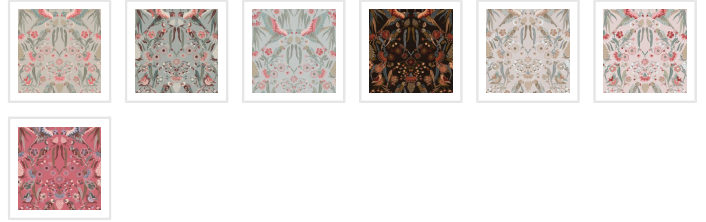

HOUSE OF HERAS

Gumnut Paradise Wallpaper

Watch closely as these rainbow lorikeets clamber and chatter amongst the flowering eucalyptus trees, seeking the delicious nectar from close-by, flowering gum blossoms. The Gumnut Paradise wallpaper is truly one-of-a-kind, soft blue, greys and pinks intertwining to create a delicate botanical backdrop. Watch these birds play all day in your bedroom or living space.

ROLL DIMENSIONS	24" (61.5cm) x 33ft (10.05m)
PATTERN REPEAT	67" (170cm)
PATTERN MATCH	Straight Match
FINISH	Pre-trimmed Butt Join
CLEANABILITY	Washable
USAGE	Domestic & Commercial
PRODUCT CODE	HOH012

MILTON & KING