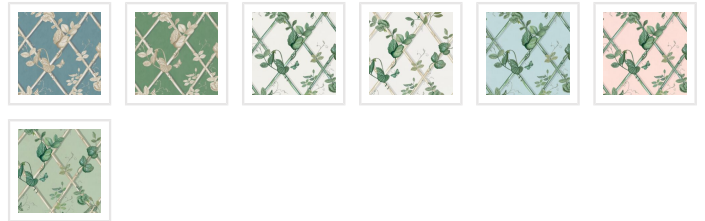

# Grande Ivy Wallpaper

Create a soothing indoor sanctuary with the Grande Ivy Wallpaper from Maine House Interiors. This effortlessly elegant design is overflowing with verdant foliage, creating a serene backdrop that will suit any interior, from the fresh and contemporary to a more traditional aesthetic. Renowned as a symbol of growth and vitality, the ivy plant is the perfect addition to a space that needs to feel harmonious and tranquil, to invite guests to relax and embrace the rejuvenating power of nature. This simple, yet powerful design will easily harmonise with existing décor and allow your furnishings to truly shine.

*Manufactured as a double width design (set) requiring 2 rolls, A+B to complete the horizontal repeat. One set is equivalent to 133 sq. ft. or (12.3 sq. m.).*

|                 |                              |
|-----------------|------------------------------|
| ROLL DIMENSIONS | 24" (61.5cm) x 33ft (10.05m) |
| PATTERN REPEAT  | 33" (84cm)                   |
| PATTERN MATCH   | Straight Match               |
| FINISH          | Pre-trimmed Butt Join        |
| CLEANABILITY    | Washable                     |
| USAGE           | Domestic & Commercial        |
| PRODUCT CODE    | MHI009                       |