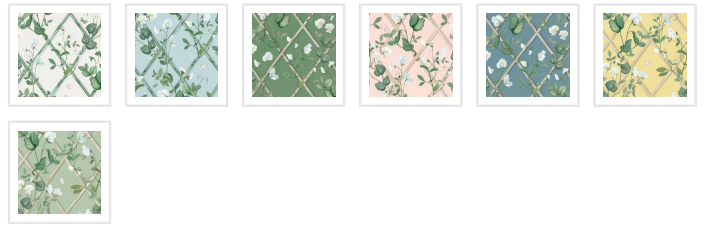

MAINE HOUSE INTERIORS

Grande Climbing Sweet Pea Wallpaper

The Grande Climbing Sweet Pea Wallpaper from Maine House Interiors is a larger-than-life tribute to a delicate floral from designer Amy Spargo's very own backyard. Each meticulously hand-painted detail captures the essence of sweet pea flowers in various stages of growth, showcasing their charm and exquisite form. Intertwining vines and blossoming flowers create an enchanting backdrop that will make your interior feel more sophisticated, tranquil and add a touch of botanical splendour. Available in a range of colourways to suit all interiors, from rich, moody blues to soft, airy pastels and creams.

Manufactured as a double width design (set) requiring 2 rolls, A+B to complete the horizontal repeat. One set is equivalent to 133 sq. ft. or (12.3 sq. m.).

ROLL DIMENSIONS	24" (61.5cm) x 33ft (10.05m)
PATTERN REPEAT	33" (84cm)
PATTERN MATCH	Straight Match
FINISH	Pre-trimmed Butt Join
CLEANABILITY	Washable
USAGE	Domestic & Commercial
PRODUCT CODE	MHI004