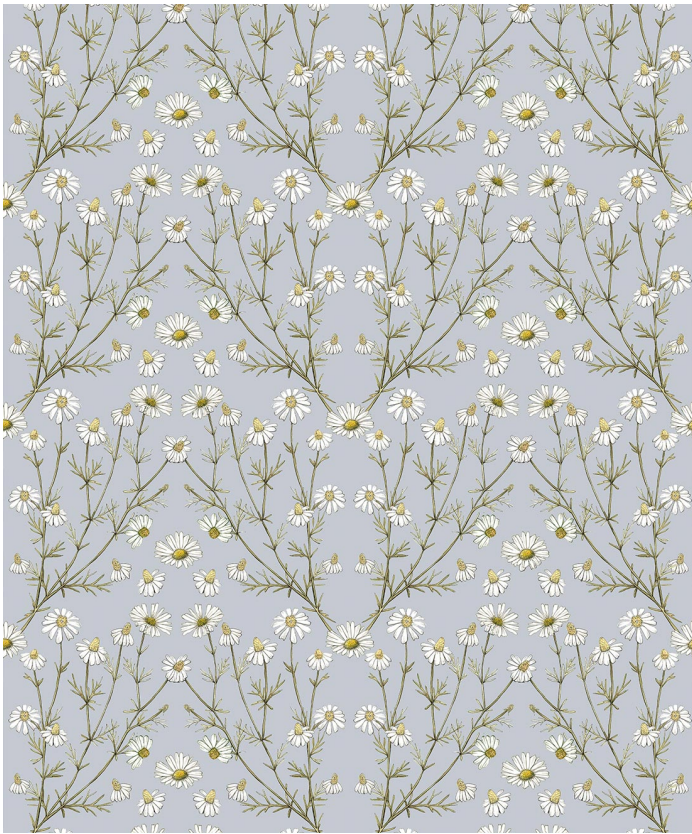

Daisy Damask Wallpaper

Daisy Damask wallpaper blends timeless elegance with a contemporary twist. Inspired by nature's wonder, this design exudes a sense of tranquility and sophistication. The background hues of pastel pinks and baby blues infuse a soft touch, while the darker tones add a sense of balance. The design draws inspiration from the Art Nouveau movement and the French damask style of nineteenth century.

ROLL DIMENSIONS	24" (61.5cm) x 33ft (10.05m)
PATTERN REPEAT	15.5" (39.5cm)
PATTERN MATCH	Straight Match
FINISH	Pre-trimmed Butt Join
CLEANABILITY	Washable
USAGE	Domestic & Commercial
PRODUCT CODE	WR558HC