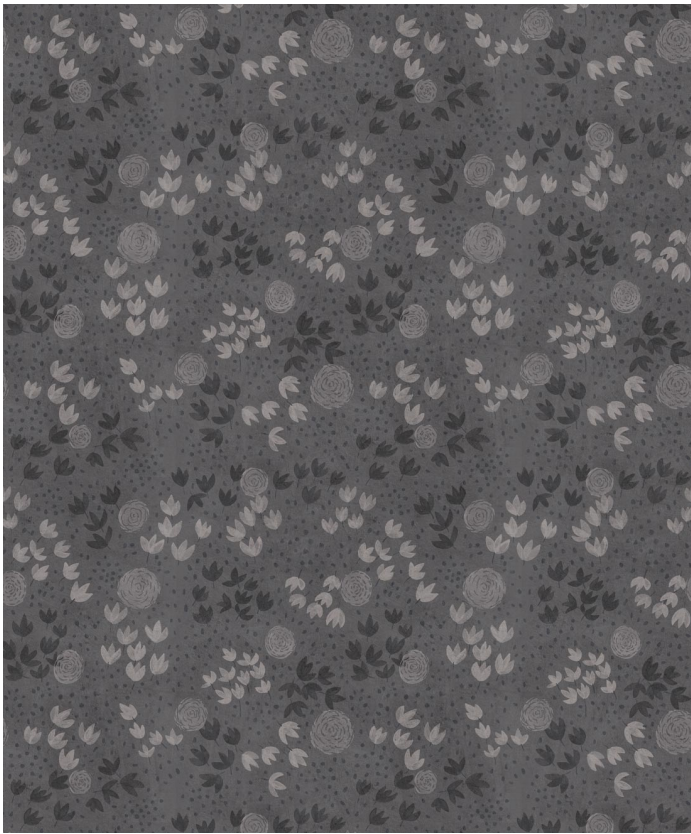

Dainty Wallpaper

Just as the name implies, Dainty Wallpaper features a delicate pattern design with an abstracted field of flowers. It has a visually-textured background with transparent petals and rosebuds. Perfect for a child's room with soft fabrics and colours, or relaxed living spaces and entryways.

SUSTAINABILITY

- Made to order within 3-7 days using the latest eco-friendly printing tech. That means no over-production and waste like regular wallpaper brands.
- Our PVC Free wallpaper base is sourced from sustainably managed forests.
- We print all wallpapers using odorless water-based ink. GREENGUARD GOLD Certified to standards for low chemical emissions into indoor air.
- Milton & King's wallpapers are of the highest quality, are environmentally friendly, and totally 100% vinyl-free.

BATCHING & DELIVERY

- **Note:** Samples of this wallpaper are provided for review of the material, pattern scale and print technique – they are not intended to be used for colour matching purposes. There can be slight shifts in colour between runs, so your wallpaper may vary slightly from sample coloring.
- Please ensure that you order the correct amount as we do not guarantee that rolls printed in different batches will be an exact match.
- Industry leading production times on all orders.

ROLL DIMENSIONS	24" (61.5cm) x 33ft (10.05m)
PATTERN REPEAT	12" (30.75cm)
PATTERN MATCH	Straight Match
FINISH	Pre-trimmed Butt Join
CLEANABILITY	Washable
USAGE	Domestic & Commercial
PRODUCT CODE	WR537KO