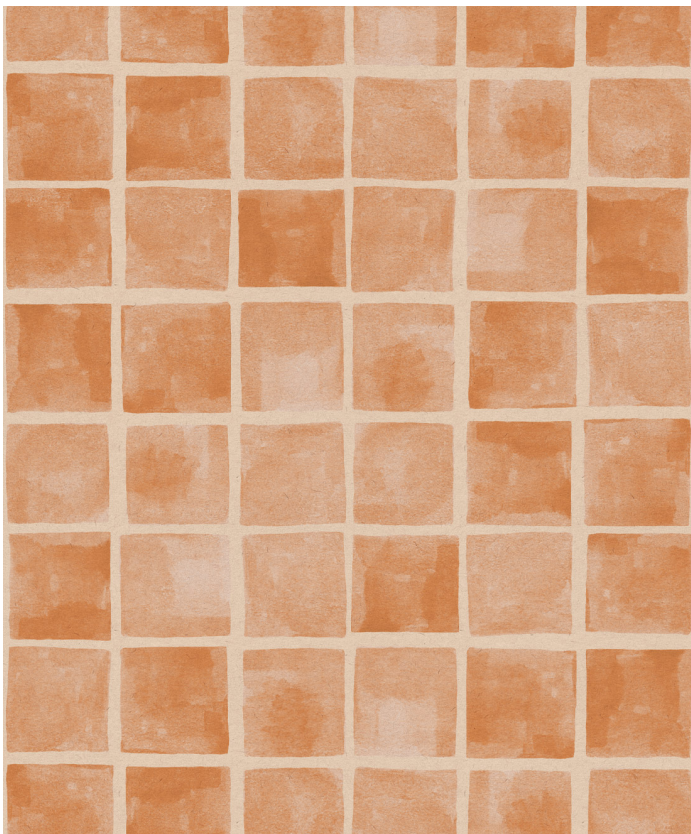

Carrée Wallpaper

Carrée, or square, features beautiful watercolour squares repeating across a subtly textured background, creating a steady and soothing addition to any space. Rough rather than rigid, this design will add structure to a room, without compromising on warmth. This bold geometric design would pair well with solid colors and surfaces, or other similar patterns in bedrooms, living areas, kitchens and bathrooms. Available in six colourways ranging from cool to warm tones to suit a range of interiors.

ROLL DIMENSIONS	24" (61.5cm) x 33ft (10.05m)
PATTERN REPEAT	24" (61.5cm)
PATTERN MATCH	Straight Match
FINISH	Pre-trimmed Butt Join
CLEANABILITY	Washable
USAGE	Domestic & Commercial
PRODUCT CODE	SP011

SUSTAINABILITY

- Made to order within 3-7 days using the latest eco-friendly printing tech. That means no over-production and waste like regular wallpaper brands.
- Our PVC Free wallpaper base is sourced from sustainably managed forests.
- We print all wallpapers using odorless water-based ink. GREENGUARD GOLD Certified to standards for low chemical emissions into indoor air.
- Milton & King's wallpapers are of the highest quality, are environmentally friendly, and totally 100% vinyl-free.

BATCHING & DELIVERY

- **Note:** Samples of this wallpaper are provided for review of the material, pattern scale and print technique – they are not intended to be used for colour matching purposes. There can be slight shifts in colour between runs, so your wallpaper may vary slightly from sample coloring.
- Please ensure that you order the correct amount as we do not guarantee that rolls printed in different batches will be an exact match.
- Industry leading production times on all orders.