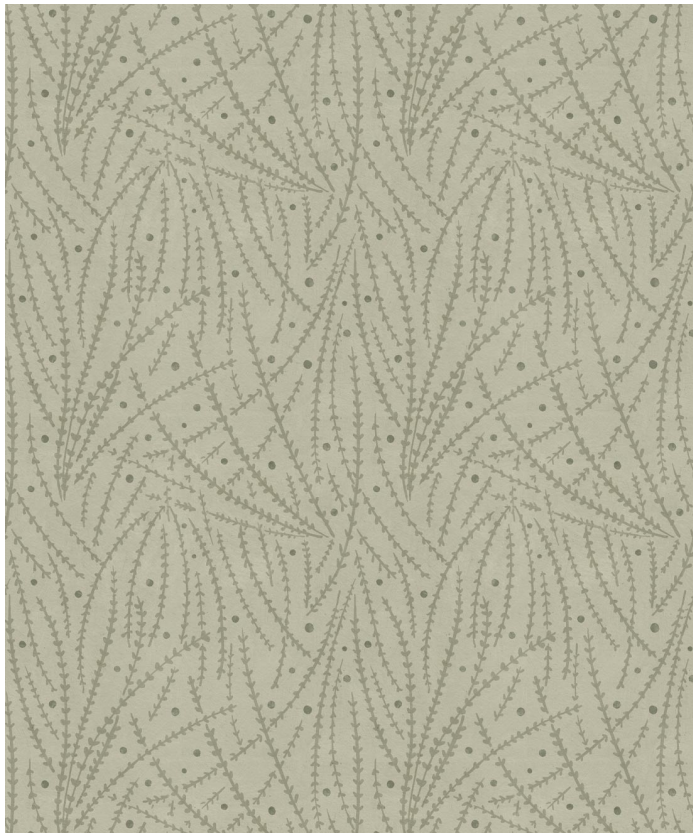

Brush Wallpaper

Inspired by the elegant beauty of tumbleweed, Brush Wallpaper features an abstract botanical bohemian vibe. Think of the subtle beauty of the high desert. It has a natural look and varied texture, giving it a richness that is both dreamy and grounded. It is versatile in both dark and light colour ways.

ROLL DIMENSIONS	24" (61.5cm) x 33ft (10.05m)
PATTERN REPEAT	12" (30.75cm)
PATTERN MATCH	Straight Match
FINISH	Pre-trimmed Butt Join
CLEANABILITY	Washable
USAGE	Domestic & Commercial
PRODUCT CODE	WR538KO