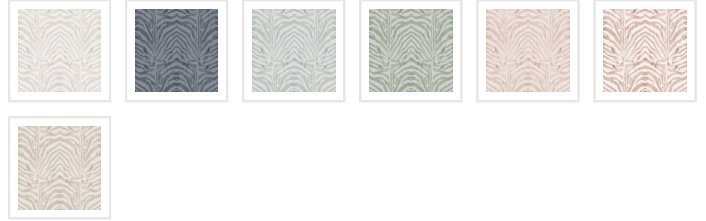

# Zebra Wallpaper

The watercolor stripes of the Zebra wallpaper exhibit a blend of subtle and vibrant hues, while expressing an artful and enchanting nature inspired backdrop. Available in seven soothing colorways to suit a range of interiors and design styles.