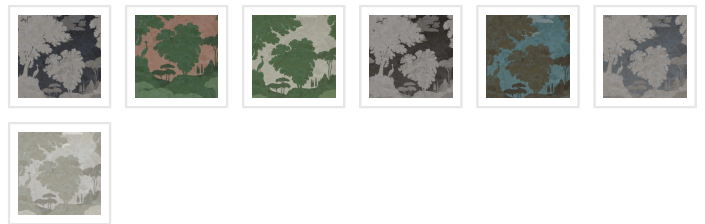

ROLL DIMENSIONS	24" (61.5cm) x 29.5ft (9m)
PATTERN REPEAT	No Vertical Repeat / Repeats Horizontally Every 3 Panels
PATTERN MATCH	Straight Match
FINISH	Pre-trimmed Butt Join
CLEANABILITY	Washable
USAGE	Domestic & Commercial
PRODUCT CODE	BL079P

SUSTAINABILITY

- Made to order within 2-5 days using the latest eco-friendly printing tech. That means no over-production and waste like regular wallpaper brands.
- Our PVC Free wallpaper base is sourced from sustainably managed forests.
- We print all wallpapers using odorless water-based ink. GREENGUARD GOLD Certified to standards for low chemical emissions into indoor air.
- Milton & King's wallpapers are of the highest quality, are environmentally friendly, and totally 100% vinyl-free.

BATCHING & DELIVERY

- **Note:** Samples of this wallpaper are provided for review of the material, pattern scale and print technique – they are not intended to be used for color matching purposes. There can be slight shifts in color between runs, so your wallpaper may vary slightly from sample coloring.
- Please ensure that you order the correct amount as we do not guarantee that rolls printed in different batches will be an exact match.
- All Milton & King orders are printed and shipped with love from Dallas, Texas.
- Industry leading production times on all orders.

MILTON & KING

SHOWROOM ADDRESS & OPENING HOURS

Phone: (469) 372 5774   Mon to Fri: 9am-5pm
900 Dragon Street   (Walk-Ins: Welcome)
Design District   Saturday: Closed
Dallas Texas 75207   Sunday: Closed

GENERAL ENQUIRIES, ORDER & PRODUCTS

[(469) 372 5774](tel:(469)3725774)
8am – 5pm PST / Mon – Fri
support@miltonandking.com
www.miltonandking.com