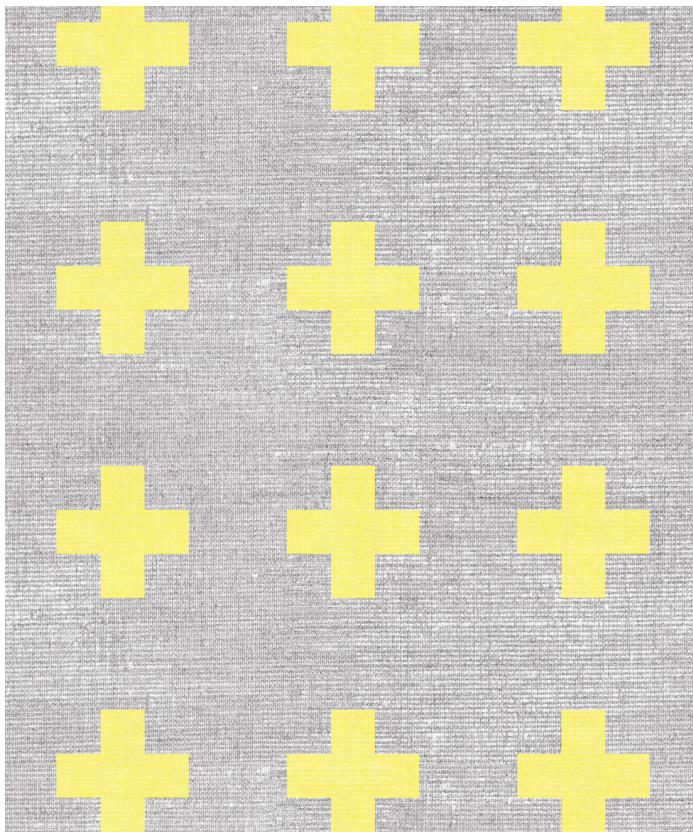

# Swiss Linen Wallpaper

A faux textured Gray wallpaper with colored plus signs. This restful and contemporary wallpaper creates a sanctuary of calm and peace. The perfect wallpaper for a teenagers bedroom or home office.