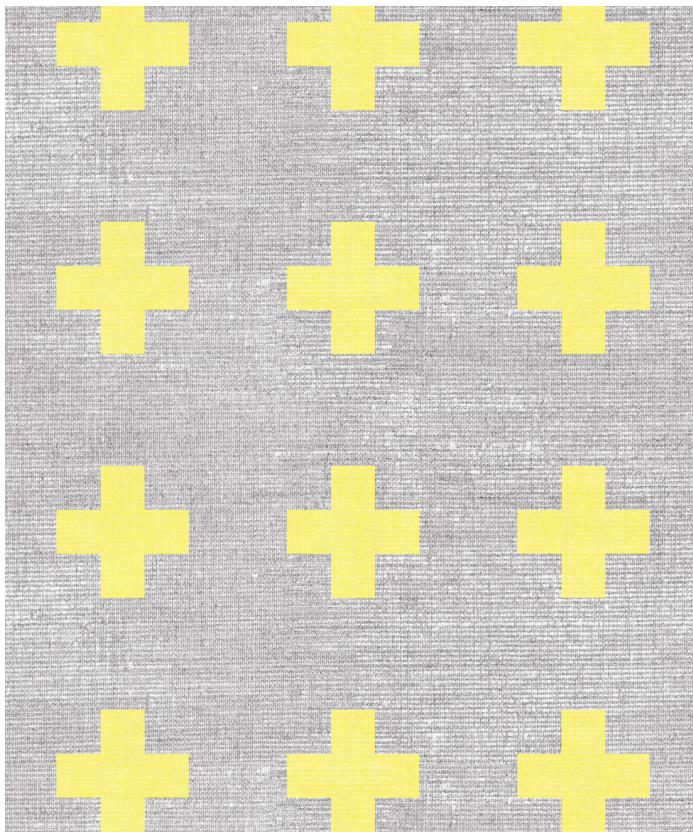

INGRID & MIKA

Swiss Linen Wallpaper

A faux textured Gray wallpaper with colored plus signs. This restful and contemporary wallpaper creates a sanctuary of calm and peace. The perfect wallpaper for a teenagers bedroom or home office.

ROLL DIMENSIONS	24" (61.5cm) x 33ft (10.05m)
PATTERN REPEAT	16.9" (43cm)
PATTERN MATCH	Straight Match
FINISH	Pre-trimmed Butt Join
CLEANABILITY	Washable
USAGE	Domestic & Commercial
PRODUCT CODE	IM015

MILTON & KING