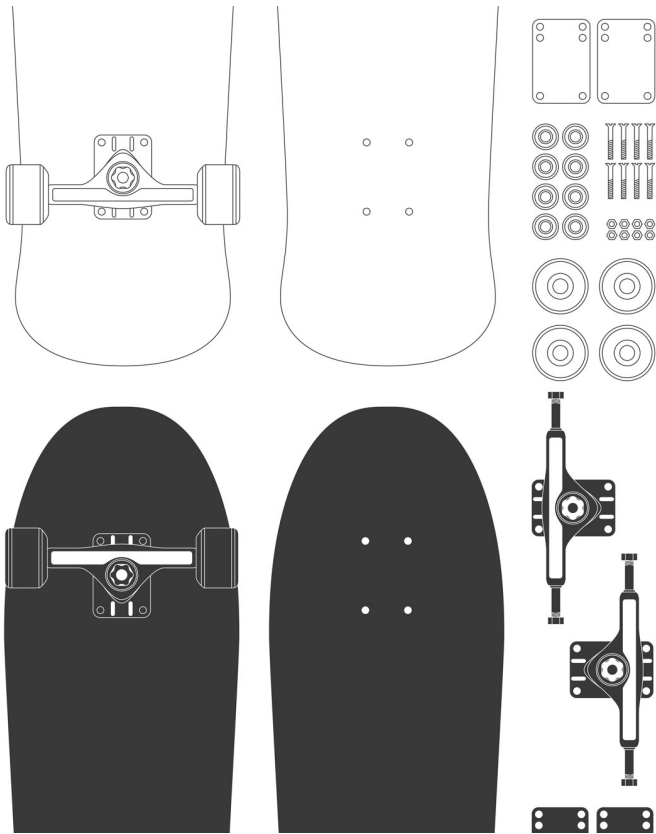

MUFFIN & MANI

Skate or Die Wallpaper

This one is for all the young punks, kickflippin' and 50/50 grinding. The perfect wallpaper for the aspiring Tony Hawk's bedroom. A cool design that will transform a teenagers bedroom.

SUSTAINABILITY

- Made to order within 4-7 days using the latest eco-friendly printing tech. That means no over-production and waste like regular wallpaper brands.
- Our PVC Free wallpaper base is sourced from sustainably managed forests.
- We print all wallpapers using odorless water-based ink. GREENGUARD GOLD Certified to standards for low chemical emissions into indoor air.
- Milton & King's wallpapers are of the highest quality, are environmentally friendly, and totally 100% vinyl-free.

BATCHING & DELIVERY

- **Note:** Samples of this wallpaper are provided for review of the material, pattern scale and print technique – they are not intended to be used for color matching purposes. There can be slight shifts in color between runs, so your wallpaper may vary slightly from sample coloring.
- Please ensure that you order the correct amount as we do not guarantee that rolls printed in different batches will be an exact match.
- All Milton & King orders are printed and shipped with love from Dallas, Texas.
- Industry leading production times on all orders.

ROLL DIMENSIONS	24" (61.5cm) x 33ft (10.05m)
MATERIAL/BASE	Low Sheen Non-Woven
PATTERN REPEAT	55" (140cm)
PATTERN MATCH	Offset Match
FINISH	Pre-trimmed Butt Join
CLEANABILITY	Washable
USAGE	Domestic & Commercial
PRODUCT CODE	MM0165W

MILTON & KING®

SHOWROOM ADDRESS & OPENING HOURS

Phone: 469.372.5774
900 Dragon Street
Design District
Dallas Texas 75207

Mon to Fri: 9am-5pm
Saturday: Closed
Sunday: Closed

GENERAL ENQUIRIES, ORDER & PRODUCTS

469.372.5774
Mon-Fri: 8am-5pm (CST)
support@miltonandking.com
www.miltonandking.com