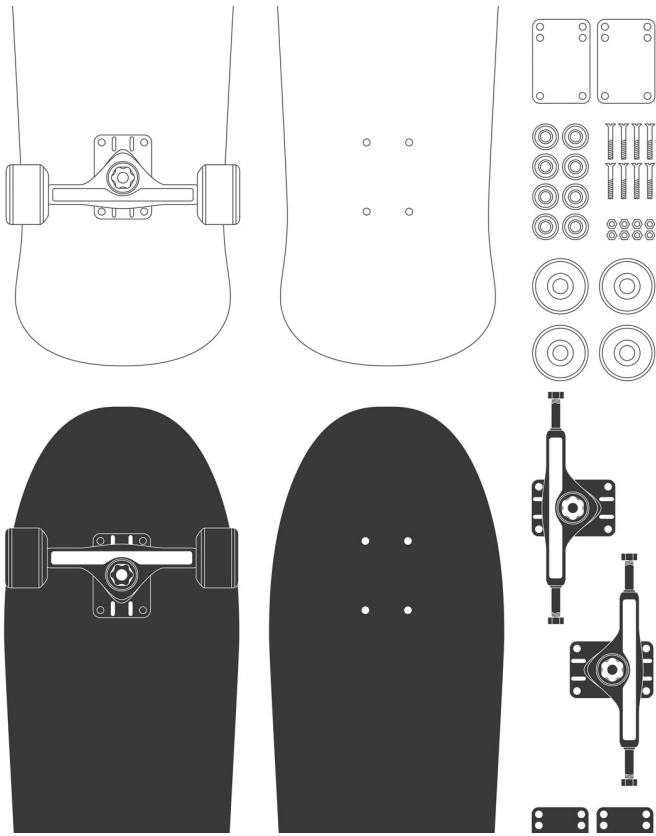

MUFFIN & MANI

Skate or Die Wallpaper

This one is for all the young punks, kickflippin' and 50/50 grinding. The perfect wallpaper for the aspiring Tony Hawk's bedroom. A cool design that will transform a teenagers bedroom.

SUSTAINABILITY

- Made to order within 2-5 days using the latest eco-friendly printing tech. That means no over-production and waste like regular wallpaper brands.
- Our PVC Free wallpaper base is sourced from sustainably managed forests.
- We print all wallpapers using odorless water-based ink. GREENGUARD GOLD Certified to standards for low chemical emissions into indoor air.
- Milton & King's wallpapers are of the highest quality, are environmentally friendly, and totally 100% vinyl-free.

BATCHING & DELIVERY

- **Note:** Samples of this wallpaper are provided for review of the material, pattern scale and print technique – they are not intended to be used for color matching purposes. There can be slight shifts in color between runs, so your wallpaper may vary slightly from sample coloring.
- Please ensure that you order the correct amount as we do not guarantee that rolls printed in different batches will be an exact match.
- All Milton & King orders are printed and shipped with love from Dallas, Texas.
- Industry leading production times on all orders.

ROLL DIMENSIONS	24" (61.5cm) x 33ft (10.05m)
PATTERN REPEAT	55" (140cm)
PATTERN MATCH	Offset Match
FINISH	Pre-trimmed Butt Join
CLEANABILITY	Washable
USAGE	Domestic & Commercial
PRODUCT CODE	MM0165W

MILTON & KING

SHOWROOM ADDRESS & OPENING HOURS

Phone: (469) 372 5774
900 Dragon Street
Design District
Dallas Texas 75207

Mon to Fri: 9am-5pm
(Walk-Ins: Welcome)
Saturday: Closed
Sunday: Closed

GENERAL ENQUIRIES, ORDER & PRODUCTS

(469) 372 5774
8am – 5pm PST / Mon – Fri
support@miltonandking.com
www.miltonandking.com