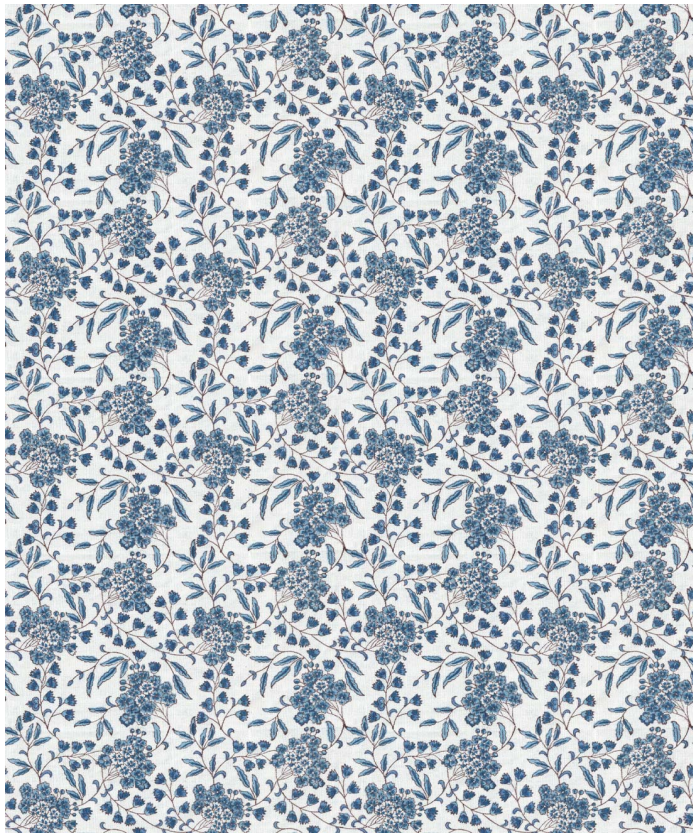

CASSANDRA HARPER

Sakura Blossom Wallpaper

The Sakura Blossom wallpaper design from Cassandra Harper is a delicate scattering of cherry blossom flowers over a textured background. Available in indigo on both ivory and natural backgrounds and a stunning pink on a natural background, this wallpaper would suit a girl's bedroom, an entryway or a hallway.

ROLL DIMENSIONS	24" (61.5cm) x 33ft (10.05m)
MATERIAL/BASE	Low Sheen Non-Woven
PATTERN REPEAT	6.5" (16cm)
PATTERN MATCH	Straight Match
FINISH	Pre-trimmed Butt Join
CLEANABILITY	Washable
USAGE	Domestic & Commercial
PRODUCT CODE	CH001