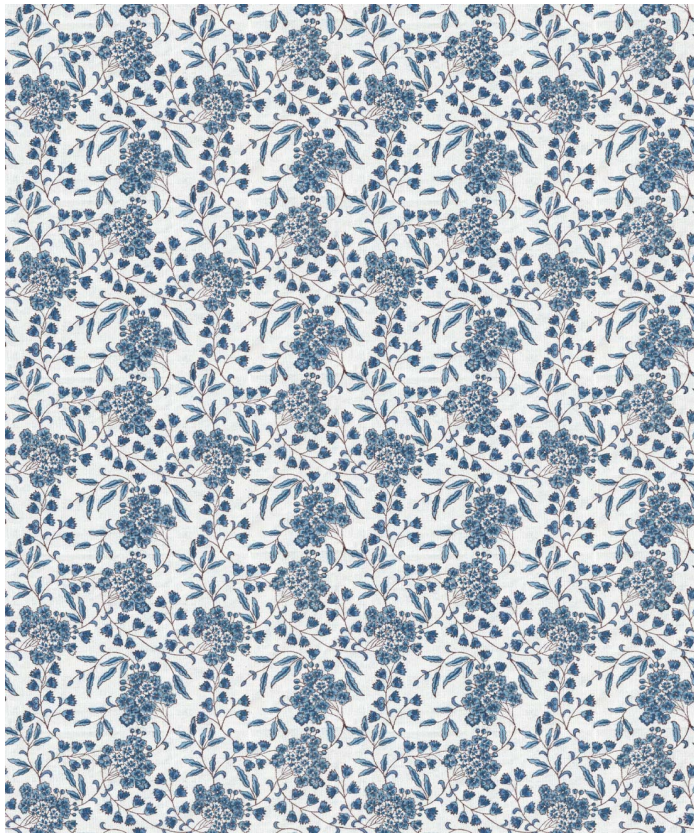

CASSANDRA HARPER

Sakura Blossom Wallpaper

The Sakura Blossom wallpaper design from Cassandra Harper is a delicate scattering of cherry blossom flowers over a textured background. Available in indigo on both ivory and natural backgrounds and a stunning pink on a natural background, this wallpaper would suit a girl's bedroom, an entryway or a hallway.

ROLL DIMENSIONS	24" (61.5cm) x 33ft (10.05m)
PATTERN REPEAT	6.5" (16cm)
PATTERN MATCH	Straight Match
FINISH	Pre-trimmed Butt Join
CLEANABILITY	Washable
USAGE	Domestic & Commercial
PRODUCT CODE	CH001

SUSTAINABILITY