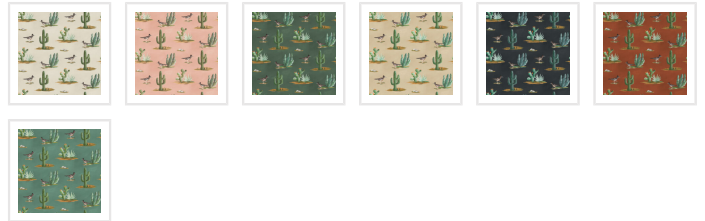

Roadrunner Wallpaper

Roadrunner wallpaper is a delightfully simple design depicting the vibrant and resilient spirit of the desert and its wildlife. The roadrunner is regarded by some Indigenous cultures as a symbol of exceptionally good luck. Featuring hand painted illustrations of roadrunners, cacti and other desert plants, the design creates a harmonious and engaging scene that will bring the warmth of the desert and the luck of the roadrunner into any space.

ROLL DIMENSIONS	24" (61.5cm) x 33ft (10.05m)
MATERIAL/BASE	Matte Non-Woven
PATTERN REPEAT	12" (30.8cm)
PATTERN MATCH	Straight Match
FINISH	Pre-trimmed Butt Join
CLEANABILITY	Washable
USAGE	Domestic & Commercial
PRODUCT CODE	MKS019