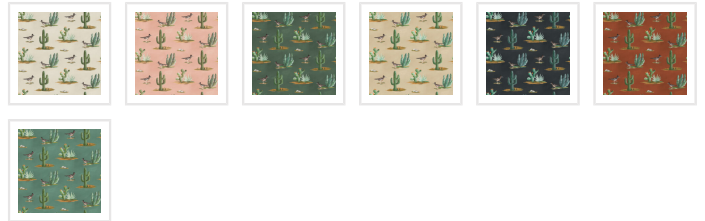

MILTON & KING STUDIO

Roadrunner Wallpaper

Roadrunner wallpaper is a delightfully simple design depicting the vibrant and resilient spirit of the desert and its wildlife. The roadrunner is regarded by some Indigenous cultures as a symbol of exceptionally good luck. Featuring hand painted illustrations of roadrunners, cacti and other desert plants, the design creates a harmonious and engaging scene that will bring the warmth of the desert and the luck of the roadrunner into any space.

| | |
|-----------------|------------------------------|
| ROLL DIMENSIONS | 24" (61.5cm) x 33ft (10.05m) |
| PATTERN REPEAT | 12" (30.8cm) |
| PATTERN MATCH | Straight Match |
| FINISH | Pre-trimmed Butt Join |
| CLEANABILITY | Washable |
| USAGE | Domestic & Commercial |
| PRODUCT CODE | MKS019 |