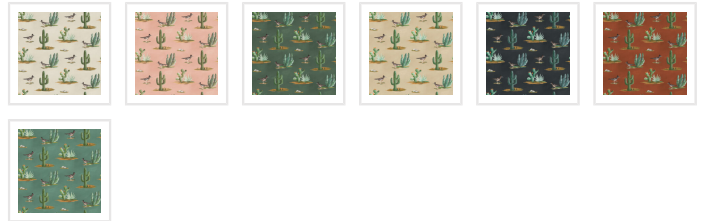

# Roadrunner Wallpaper

Roadrunner wallpaper is a delightfully simple design depicting the vibrant and resilient spirit of the desert and its wildlife. The roadrunner is regarded by some Indigenous cultures as a symbol of exceptionally good luck. Featuring hand painted illustrations of roadrunners, cacti and other desert plants, the design creates a harmonious and engaging scene that will bring the warmth of the desert and the luck of the roadrunner into any space.