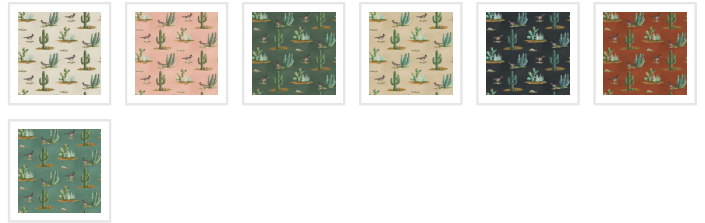

# Roadrunner Wallpaper

Roadrunner wallpaper is a delightfully simple design depicting the vibrant and resilient spirit of the desert and its wildlife. The roadrunner is regarded by some Indigenous cultures as a symbol of exceptionally good luck. Featuring hand painted illustrations of roadrunners, cacti and other desert plants, the design creates a harmonious and engaging scene that will bring the warmth of the desert and the luck of the roadrunner into any space.