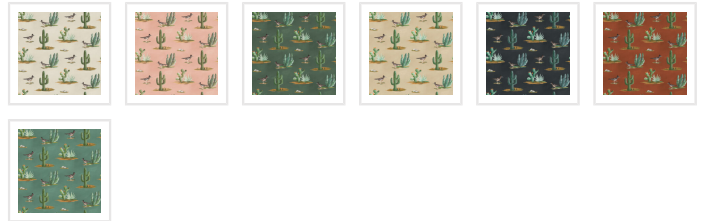

MILTON & KING STUDIO

Roadrunner Wallpaper

Roadrunner wallpaper is a delightfully simple design depicting the vibrant and resilient spirit of the desert and its wildlife. The roadrunner is regarded by some Indigenous cultures as a symbol of exceptionally good luck. Featuring hand painted illustrations of roadrunners, cacti and other desert plants, the design creates a harmonious and engaging scene that will bring the warmth of the desert and the luck of the roadrunner into any space.

ROLL DIMENSIONS	24" (61.5cm) x 33ft (10.05m)
MATERIAL/BASE	Matte Non-Woven
PATTERN REPEAT	12" (30.8cm)
PATTERN MATCH	Straight Match
FINISH	Pre-trimmed Butt Join
CLEANABILITY	Washable
USAGE	Domestic & Commercial
PRODUCT CODE	MKS019