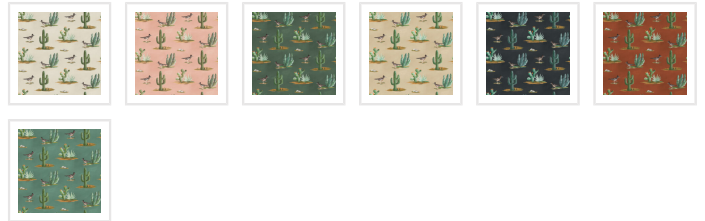

MILTON & KING STUDIO

Roadrunner Wallpaper

Roadrunner wallpaper is a delightfully simple design depicting the vibrant and resilient spirit of the desert and its wildlife. The roadrunner is regarded by some Indigenous cultures as a symbol of exceptionally good luck. Featuring hand painted illustrations of roadrunners, cacti and other desert plants, the design creates a harmonious and engaging scene that will bring the warmth of the desert and the luck of the roadrunner into any space.

ROLL DIMENSIONS	24" (61.5cm) x 33ft (10.05m)
PATTERN REPEAT	12" (30.8cm)
PATTERN MATCH	Straight Match
FINISH	Pre-trimmed Butt Join
CLEANABILITY	Washable
USAGE	Domestic & Commercial
PRODUCT CODE	MKS019