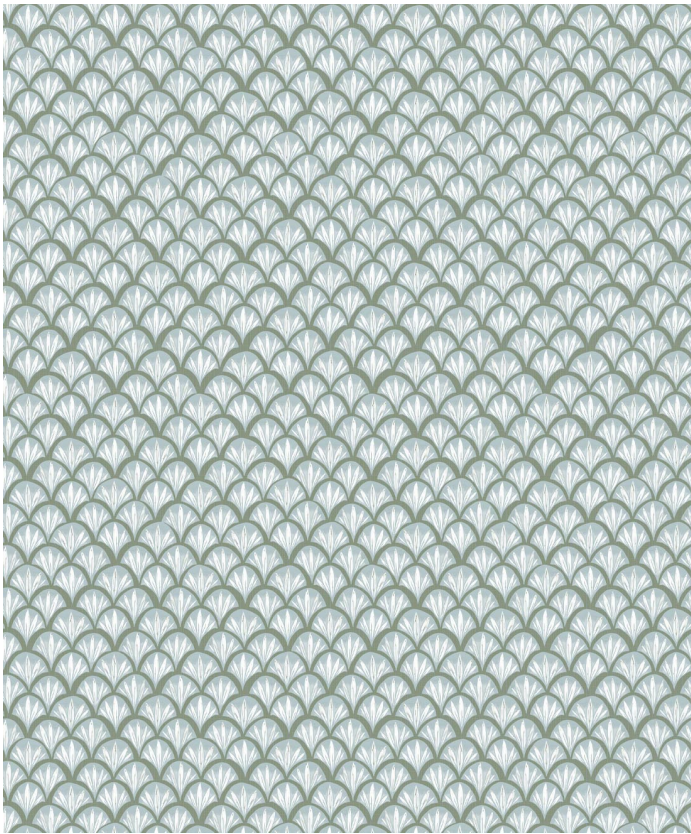

Moon Waves Wallpaper

The Moon Waves wallpaper is a petite rendition of a scallop motif, elegantly portraying the moon's dance on the tips of ocean waves, creating a mesmerizing nocturnal ambiance. Embrace the allure of this small-scale design, inviting the soothing lunar rhythms into your space. Available in five fresh colours to match a myriad of interior styles.

| | |
|-----------------|------------------------------|
| ROLL DIMENSIONS | 24" (61.5cm) x 33ft (10.05m) |
| MATERIAL/BASE | Low Sheen Non-Woven |
| PATTERN REPEAT | 24" (61.5cm) |
| PATTERN MATCH | Straight Match |
| FINISH | Pre-trimmed Butt Join |
| CLEANABILITY | Extra Washable |
| USAGE | Domestic & Commercial |
| PRODUCT CODE | LSC010 |