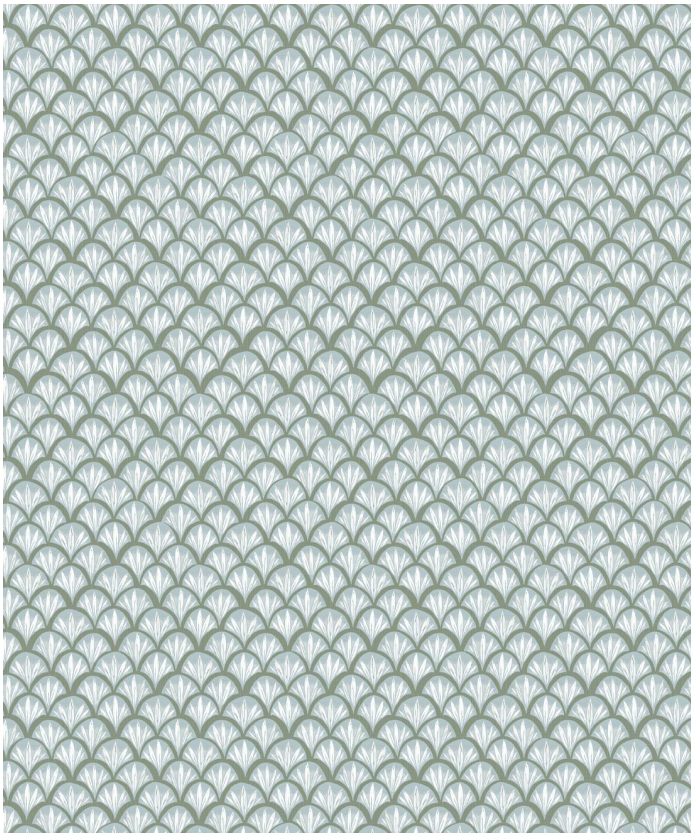

Moon Waves Wallpaper

The Moon Waves wallpaper is a petite rendition of a scallop motif, elegantly portraying the moon's dance on the tips of ocean waves, creating a mesmerizing nocturnal ambiance. Embrace the allure of this small-scale design, inviting the soothing lunar rhythms into your space. Available in five fresh colours to match a myriad of interior styles.

ROLL DIMENSIONS	24" (61.5cm) x 33ft (10.05m)
PATTERN REPEAT	24" (61.5cm)
PATTERN MATCH	Straight Match
FINISH	Pre-trimmed Butt Join
CLEANABILITY	Washable
USAGE	Domestic & Commercial
PRODUCT CODE	LSC010