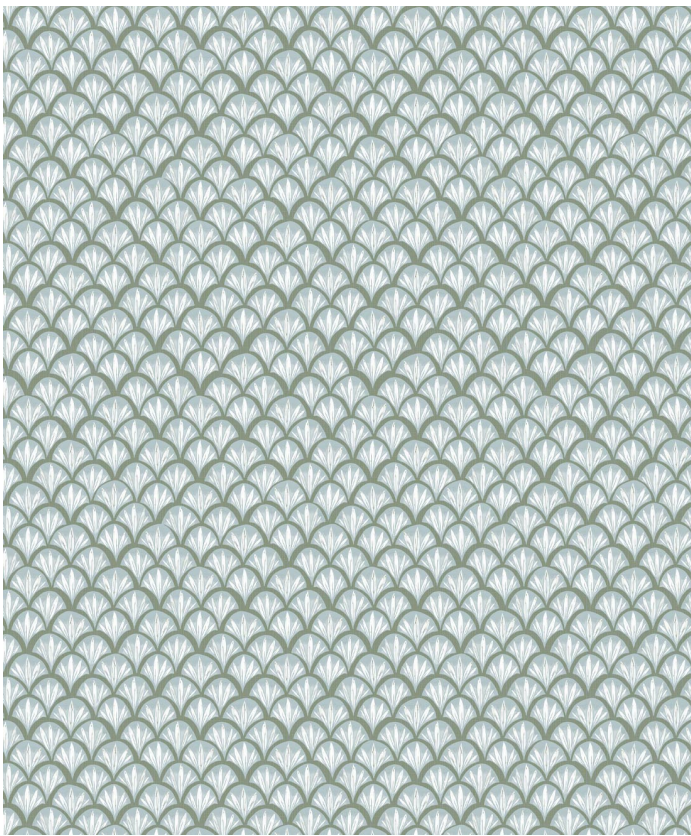

Moon Waves Wallpaper

The Moon Waves wallpaper is a petite rendition of a scallop motif, elegantly portraying the moon's dance on the tips of ocean waves, creating a mesmerizing nocturnal ambiance. Embrace the allure of this small-scale design, inviting the soothing lunar rhythms into your space. Available in five fresh colours to match a myriad of interior styles.

ROLL DIMENSIONS	24" (61.5cm) x 33ft (10.05m)
PATTERN REPEAT	24" (61.5cm)
PATTERN MATCH	Straight Match
FINISH	Pre-trimmed Butt Join
CLEANABILITY	Washable
USAGE	Domestic & Commercial
PRODUCT CODE	LSC010