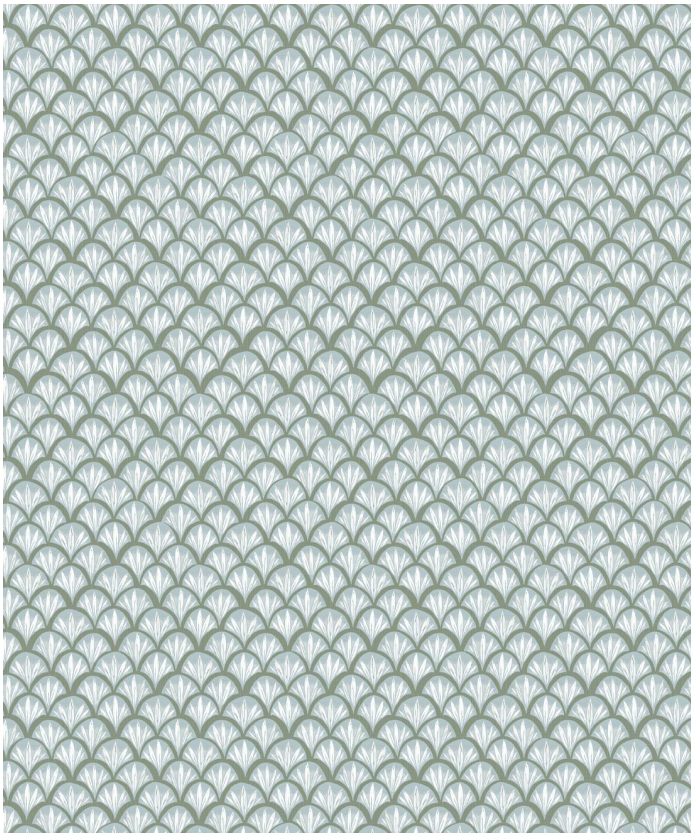

Moon Waves Wallpaper

The Moon Waves wallpaper is a petite rendition of a scallop motif, elegantly portraying the moon's dance on the tips of ocean waves, creating a mesmerizing nocturnal ambiance. Embrace the allure of this small-scale design, inviting the soothing lunar rhythms into your space. Available in five fresh colours to match a myriad of interior styles.

ROLL DIMENSIONS	24" (61.5cm) x 33ft (10.05m)
MATERIAL/BASE	Low Sheen Non-Woven
PATTERN REPEAT	24" (61.5cm)
PATTERN MATCH	Straight Match
FINISH	Pre-trimmed Butt Join
CLEANABILITY	Washable
USAGE	Domestic & Commercial
PRODUCT CODE	LSC010