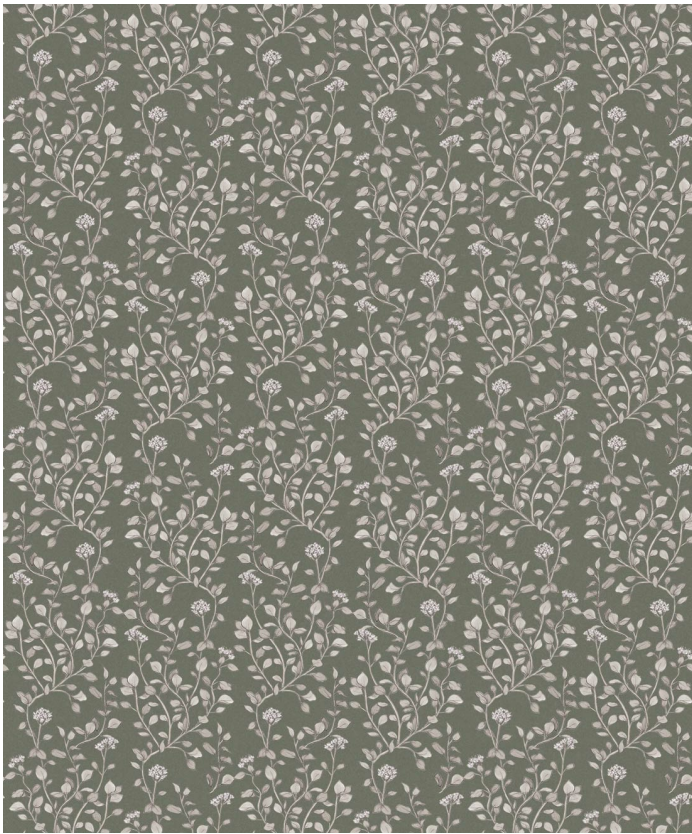

# Majoram Wallpaper

Marjoram wallpaper is a simple botanical study of a very well-known cooking herb, also known as 'oregano', that is affluently grown throughout the world. Marjoram is a wonderful culinary herb with simple, delicate leaves and small, purple blooms. This herbal wallpaper design features shades of light stone and dark navy with a touch of chalk-like white on its dainty floral for a subtle Mediterranean nod to the herb's roots.