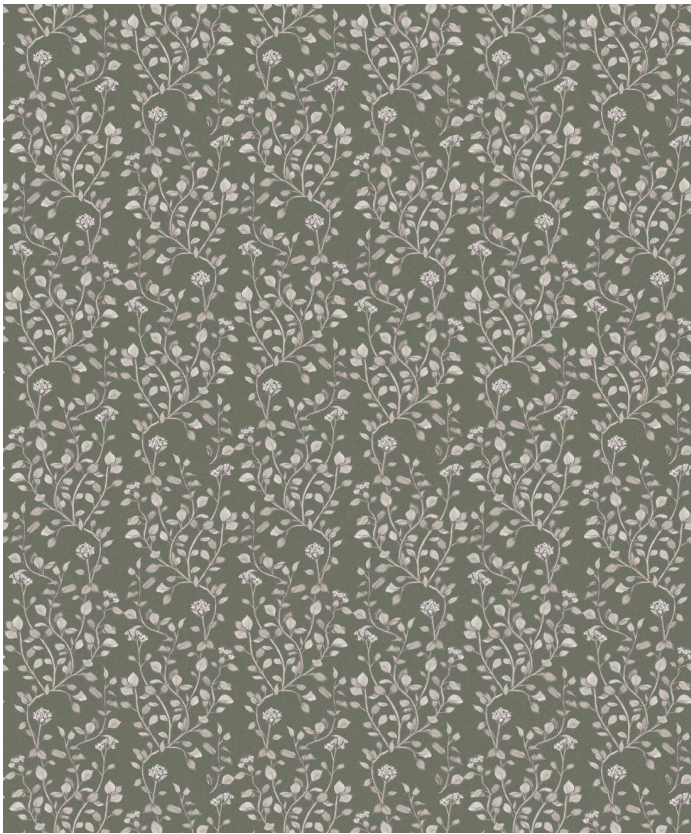

# Majoram Wallpaper

Marjoram wallpaper is a simple botanical study of a very well-known cooking herb, also known as 'oregano', that is affluently grown throughout the world. Marjoram is a wonderful culinary herb with simple, delicate leaves and small, purple blooms. This herbal wallpaper design features shades of light stone and dark navy with a touch of chalk-like white on its dainty floral for a subtle Mediterranean nod to the herb's roots.