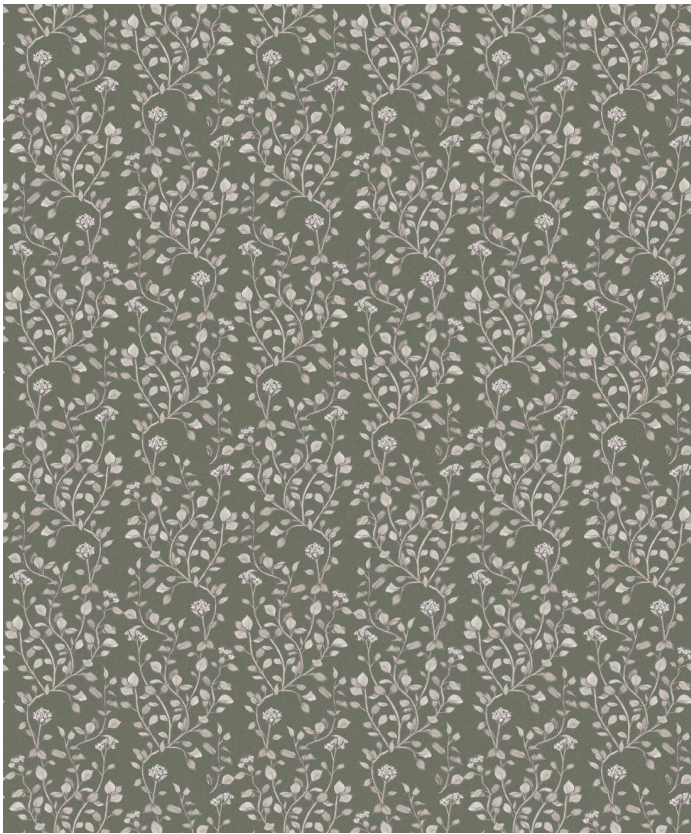

Majoram Wallpaper

Marjoram wallpaper is a simple botanical study of a very well-known cooking herb, also known as 'oregano', that is affluently grown throughout the world. Marjoram is a wonderful culinary herb with simple, delicate leaves and small, purple blooms. This herbal wallpaper design features shades of light stone and dark navy with a touch of chalk-like white on its dainty floral for a subtle Mediterranean nod to the herb's roots.

BATCHING & DELIVERY

- **Note:** Samples of this wallpaper are provided for review of the material, pattern scale and print technique – they are not intended to be used for color matching purposes. There can be slight shifts in color between runs, so your wallpaper may vary slightly from sample coloring.
- Please ensure that you order the correct amount as we do not guarantee that rolls printed in different batches will be an exact match.
- All Milton & King orders are printed and shipped with love from Dallas, Texas.
- Industry leading production times on all orders.