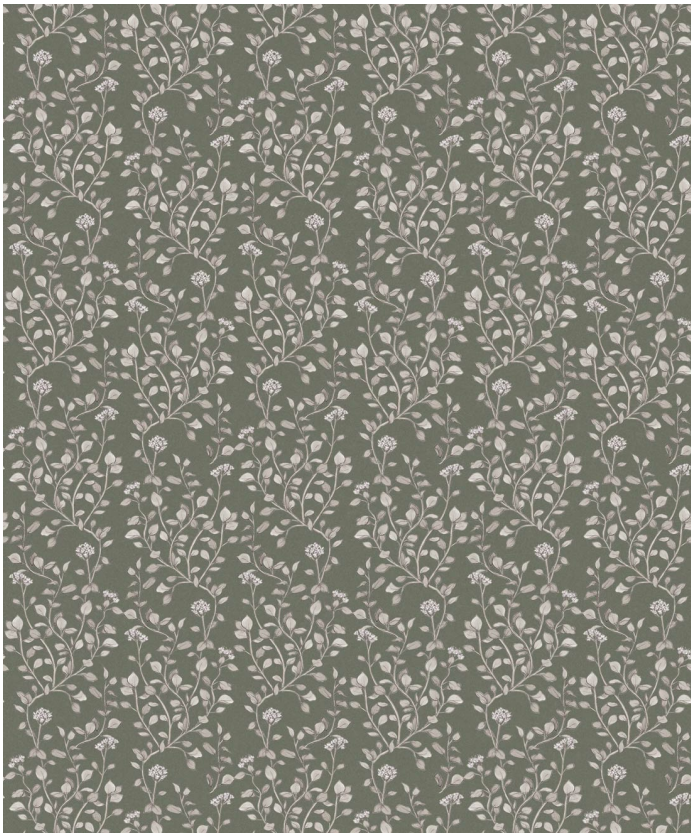

Majoram Wallpaper

Marjoram wallpaper is a simple botanical study of a very well-known cooking herb, also known as 'oregano', that is affluently grown throughout the world. Marjoram is a wonderful culinary herb with simple, delicate leaves and small, purple blooms. This herbal wallpaper design features shades of light stone and dark navy with a touch of chalk-like white on its dainty floral for a subtle Mediterranean nod to the herb's roots.

BATCHING & DELIVERY

- **Note:** Samples of this wallpaper are provided for review of the material, pattern scale and print technique - they are not intended to be used for color matching purposes. There can be slight shifts in color between runs, so your wallpaper may vary slightly from sample coloring.
- Please ensure that you order the correct amount as we do not guarantee that rolls printed in different batches will be an exact match.
- All Milton & King orders are printed and shipped with love from Dallas, Texas.
- Industry leading production times on all orders.