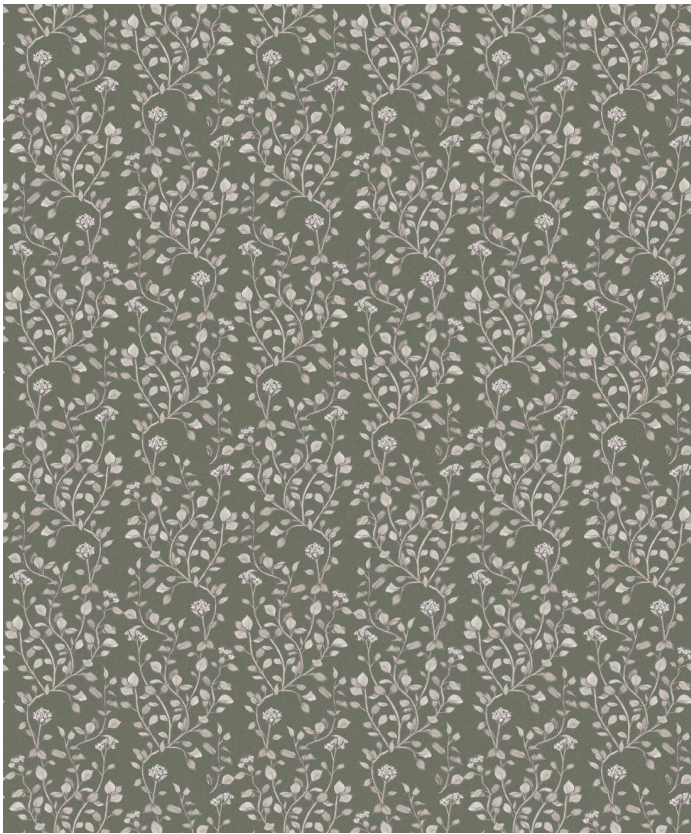

Majoram Wallpaper

Marjoram wallpaper is a simple botanical study of a very well-known cooking herb, also known as 'oregano', that is affluently grown throughout the world. Marjoram is a wonderful culinary herb with simple, delicate leaves and small, purple blooms. This herbal wallpaper design features shades of light stone and dark navy with a touch of chalk-like white on its dainty floral for a subtle Mediterranean nod to the herb's roots.