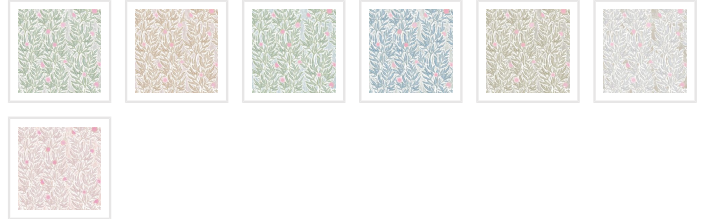

LA SEMILLA CASA

Linen Seagrass Wallpaper

Submerge yourself in the abstract dance of Linen Seagrass wallpaper, where the essence of the natural world takes on a mesmerizing form. This design masterfully captures the delicate beauty of seagrass, presenting an organic and visually intriguing representation. Available in seven colorways including blues, pinks and neutrals, this design would look great as a feature wall or focal point for a nature-inspired interior.

ROLL DIMENSIONS	24" (61.5cm) x 33ft (10.05m)
PATTERN REPEAT	28.4" (72cm)
PATTERN MATCH	Straight Match
FINISH	Pre-trimmed Butt Join
CLEANABILITY	Washable
USAGE	Domestic & Commercial
PRODUCT CODE	LSC013