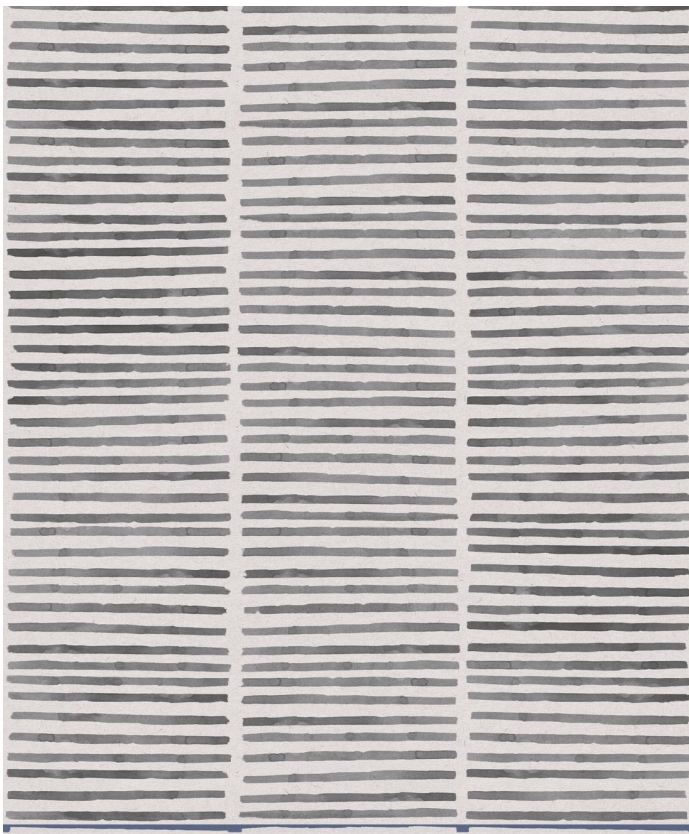

Lignes Wallpaper

Lignes is a steady wallpaper design that will add stability and rhythm to any interior. Stacked watercolor lines create the illusion of both height and width across the wall, gently elongating the space to make it feel more inviting. The simplicity of the design paired with the soft texture of the watercolour are easy on the eyes, and will keep the room feeling fresh and bright without being too overpowering. This design would suit large open spaces like living rooms and kitchens, but could be used to create the illusion of space in smaller areas, like powder rooms and offices.

SUSTAINABILITY

- Made to order within 4-7 days using the latest eco-friendly printing tech. That means no over-production and waste like regular wallpaper brands.
- Our PVC Free wallpaper base is sourced from sustainably managed forests.
- We print all wallpapers using odorless water-based ink. GREENGUARD GOLD Certified to standards for low chemical emissions into indoor air.
- Milton & King's wallpapers are of the highest quality, are environmentally friendly, and totally 100% vinyl-free.

ROLL DIMENSIONS	24" (61.5cm) x 33ft (10.05m)
MATERIAL/BASE	Low Sheen Non-Woven
PATTERN REPEAT	24" (61.5cm)
PATTERN MATCH	Straight Match
FINISH	Pre-trimmed Butt Join
CLEANABILITY	Washable
USAGE	Domestic & Commercial
PRODUCT CODE	SP018