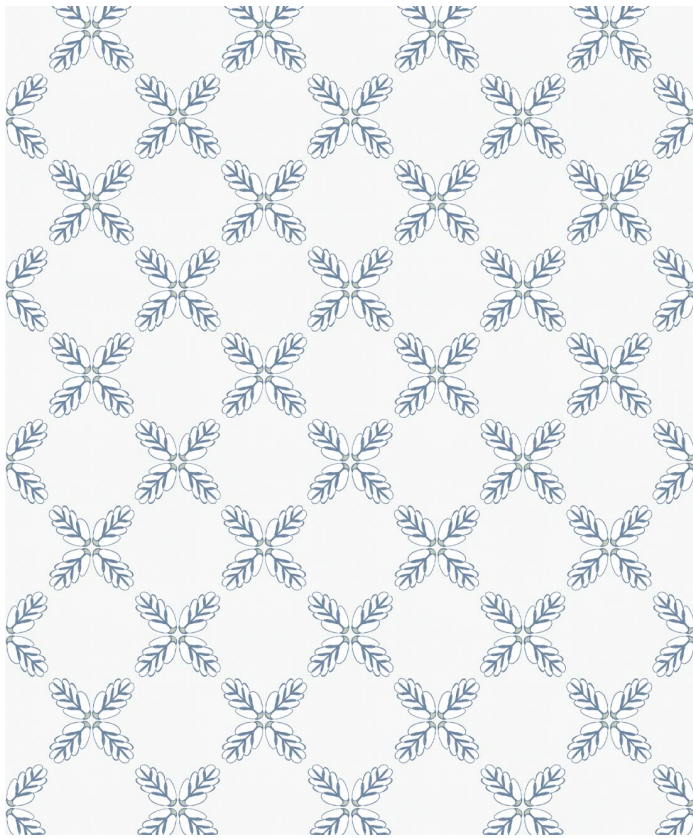

Lattice Wallpaper

The Lattice design stands as an abstract tribute to designer Allison Andrea-Maestas' late father, R W Andrea – a testament to his profound connection and unwavering dedication to living life in the sun, to plant life and to landscape design. A delicate and simple design, this is a refreshing take on a classic style, available in four unique colorways that will create the perfect backdrop for your space.

ROLL DIMENSIONS	24" (61.5cm) x 33ft (10.05m)
PATTERN REPEAT	24" (61.5cm)
PATTERN MATCH	Straight Match
FINISH	Pre-trimmed Butt Join
CLEANABILITY	Washable
USAGE	Domestic & Commercial
PRODUCT CODE	LSC012