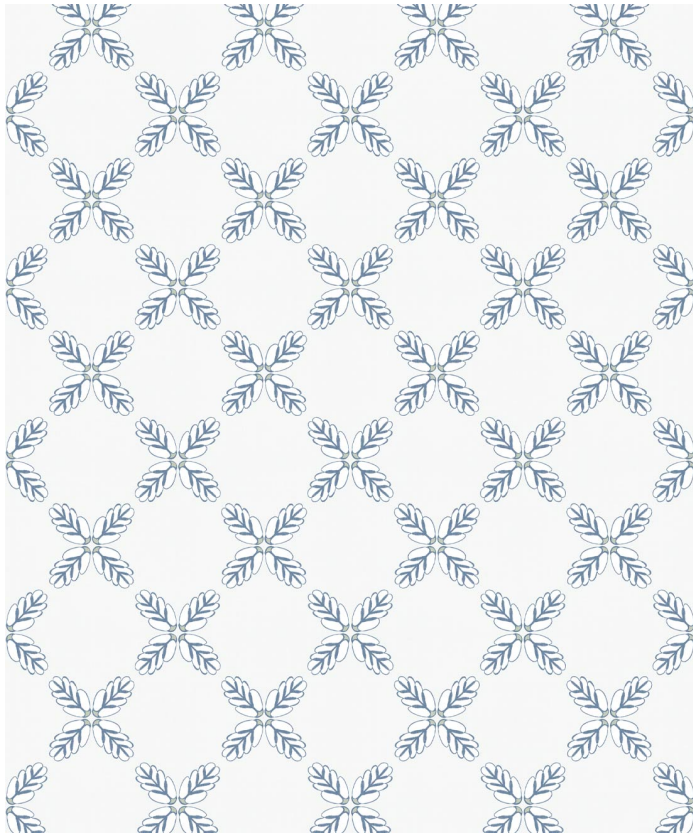

Lattice Wallpaper

The Lattice design stands as an abstract tribute to designer Allison Andrea-Maestas' late father, R W Andrea – a testament to his profound connection and unwavering dedication to living life in the sun, to plant life and to landscape design. A delicate and simple design, this is a refreshing take on a classic style, available in four unique colorways that will create the perfect backdrop for your space.

ROLL DIMENSIONS	24" (61.5cm) x 33ft (10.05m)
MATERIAL/BASE	Low Sheen Non-Woven
PATTERN REPEAT	24" (61.5cm)
PATTERN MATCH	Straight Match
FINISH	Pre-trimmed Butt Join
CLEANABILITY	Extra Washable
USAGE	Domestic & Commercial
PRODUCT CODE	LSC012