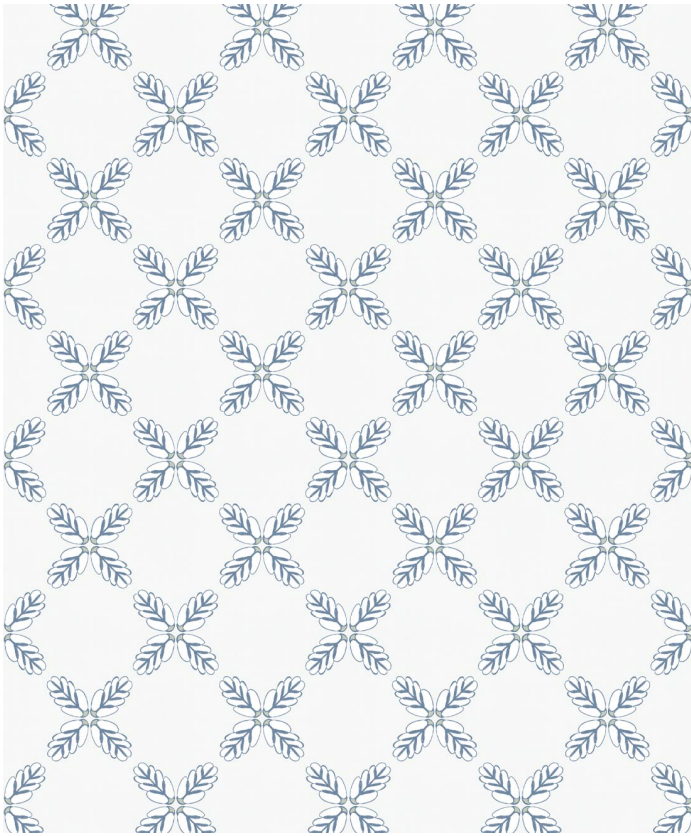

# Lattice Wallpaper

The Lattice design stands as an abstract tribute to designer Allison Andrea-Maestas' late father, R W Andrea – a testament to his profound connection and unwavering dedication to living life in the sun, to plant life and to landscape design. A delicate and simple design, this is a refreshing take on a classic style, available in four unique colorways that will create the perfect backdrop for your space.

ROLL DIMENSIONS	24" (61.5cm) x 33ft (10.05m)
PATTERN REPEAT	24" (61.5cm)
PATTERN MATCH	Straight Match
FINISH	Pre-trimmed Butt Join
CLEANABILITY	Washable
USAGE	Domestic & Commercial
PRODUCT CODE	LSC012