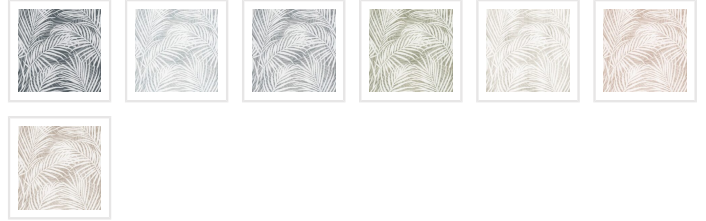

# Laguna Palms Wallpaper

Transform your space into a serene sanctuary with the Laguna Palms wallpaper from La Semilla Casa. This large tropical pattern, adorned with muted colors, exudes a spa-like tranquility. Let the gentle sway of palms create a peaceful retreat, inviting a tranquil and sophisticated ambiance into your surroundings.