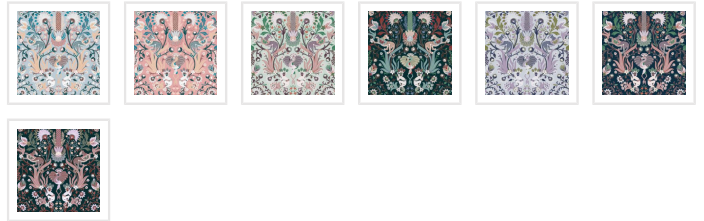

# Jungle Symphony Wallpaper

Introducing the Jungle Symphony wallpaper design by Iryna Ruggeri – a stunning addition to any interior, especially for kids' spaces. This design blends various elements such as palms, flowers, leopards, flamingos, and lemurs to create a captivating and harmonious scene. You can feel the rhythm and energy of the jungle, which is brought to life with our vibrant and captivating colors. This experience is enchanting and melodious, with nature's symphony coming alive on your walls. It's a great way to inspire your everyday life and ignite the imagination of children.

*Manufactured as a double width design (set) requiring 2 rolls, A+B to complete the horizontal repeat. One set is equivalent to 133 sq. ft. or (12.3 sq. m.).*

ROLL DIMENSIONS	24" (61.5cm) x 33ft (10.05m)
PATTERN REPEAT	33" (84cm)
PATTERN MATCH	Straight Match
FINISH	Pre-trimmed Butt Join
CLEANABILITY	Washable
USAGE	Domestic & Commercial
PRODUCT CODE	WR556IR