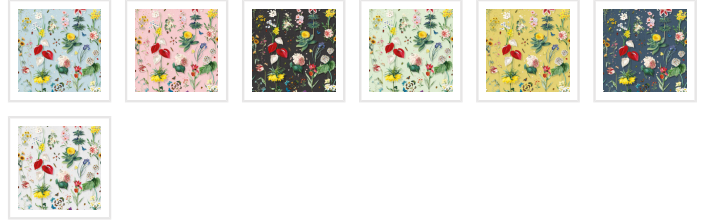

KINGDOM HOME

Jolie Wallpaper

Jolie Wallpaper is a Spring floral wallpaper reminiscent of classic French opulence and brings a splash of color and a seasonal flare to any interior, year-round. Inspired by the beauty of spring, this design features an assemblage of perfect blooms that looks perfectly primed to be picked off your walls.

BATCHING & DELIVERY

- **Note:** Samples of this wallpaper are provided for review of the material, pattern scale and print technique – they are not intended to be used for color matching purposes. There can be slight shifts in color between runs, so your wallpaper may vary slightly from sample coloring.
- Please ensure that you order the correct amount as we do not guarantee that rolls printed in different batches will be an exact match.
- All Milton & King orders are printed and shipped with love from Dallas, Texas.
- Industry leading production times on all orders.