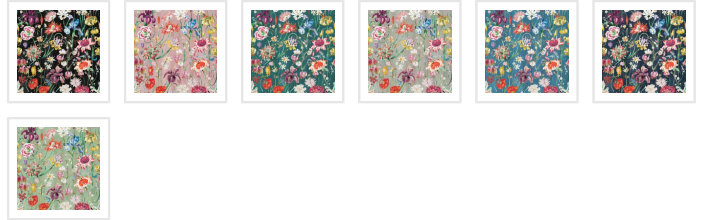

KINGDOM HOME

J'Adore Wallpaper

Indulge your senses with J'Adore, a floral wallpaper design that features entwined flowers and foliage in an alluring and harmonious dance. The interplay of vibrant colors, the intoxicating scent of blooming flowers, and the sight of pollinators indulging in nature's sweet nectar create an atmosphere of seduction and enchantment.

Embrace the unexpected and adorn your walls with J'Adore, a floral design that is both timeless and delightfully unconventional.

ROLL DIMENSIONS	24" (61.5cm) x 33ft (10.05m)
PATTERN REPEAT	36" (91.4cm)
PATTERN MATCH	Straight Match
FINISH	Pre-trimmed Butt Join
CLEANABILITY	Washable
USAGE	Domestic & Commercial
PRODUCT CODE	KH153