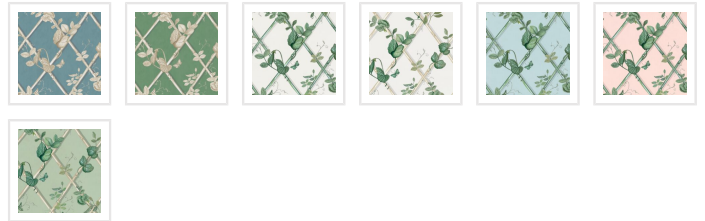

Grande Ivy Wallpaper

Create a soothing indoor sanctuary with the Grande Ivy Wallpaper from Maine House Interiors. This effortlessly elegant design is overflowing with verdant foliage, creating a serene backdrop that will suit any interior, from the fresh and contemporary to a more traditional aesthetic. Renowned as a symbol of growth and vitality, the ivy plant is the perfect addition to a space that needs to feel harmonious and tranquil, to invite guests to relax and embrace the rejuvenating power of nature. This simple, yet powerful design will easily harmonize with existing décor and allow your furnishings to truly shine.

Manufactured as a double width design (set) requiring 2 rolls, A+B to complete the horizontal repeat. One set is equivalent to 133 sq. ft. or (12.3 sq. m.).

ROLL DIMENSIONS	24" (61.5cm) x 33ft (10.05m)
PATTERN REPEAT	33" (84cm)
PATTERN MATCH	Straight Match
FINISH	Pre-trimmed Butt Join
CLEANABILITY	Washable
USAGE	Domestic & Commercial
PRODUCT CODE	MHI009