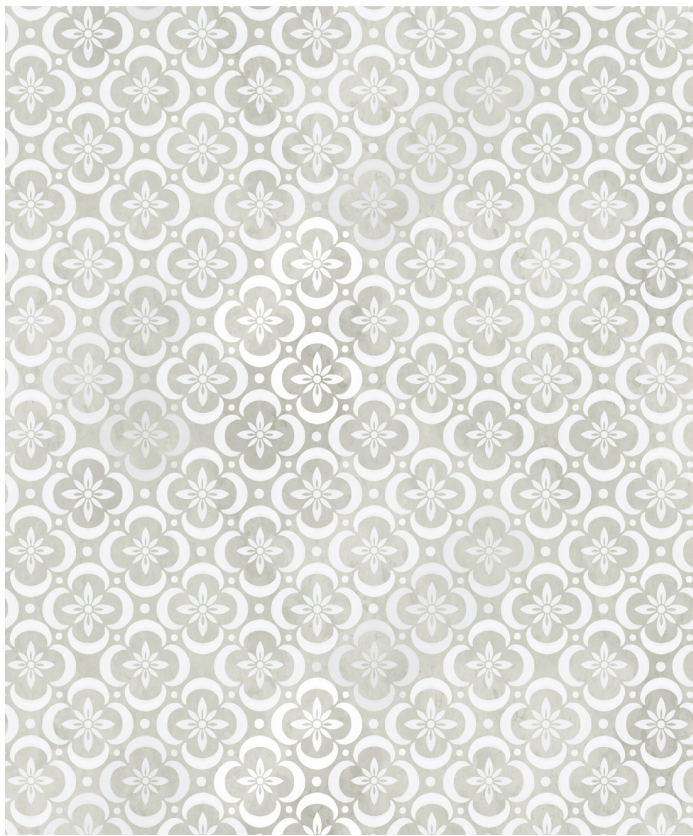

# Garden Tiles Wallpaper

Garden Tiles Wallpaper is a geometric design inspired by European courtyards. It is created not as a perfect pattern, but with the illusion of wear and tear, to emulate the effects of exposure to the environment and constant use. Available in Beige, Charcoal, Cream, Mint and Pink, this design will add an instant touch of history and class to any space.