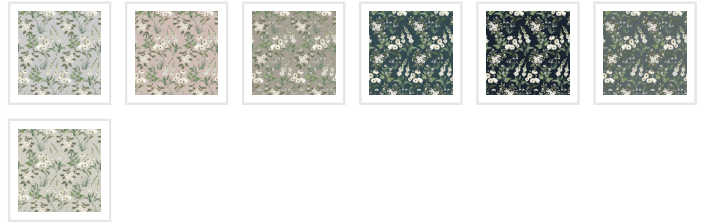

WALLPAPER REPUBLIC

Garden Delight Wallpaper

The enchanting Garden Delight design shows a delicate interplay of moonlit whites and subtle cream floral motifs creating a serene design that evokes a sense of calm and purity. Poppies, foxgloves, hawthorn blossoms, snowdrops and mallows are just some of the botanical elements delicately illustrated in this design bringing the essence of a moonlit garden indoors. The timeless elegance and neutral tones make it a versatile choice for any room, providing a canvas for both modern and classic styles.

ROLL DIMENSIONS	24" (61.5cm) x 33ft (10.05m)
PATTERN REPEAT	40.2" (102cm)
PATTERN MATCH	Straight Match
FINISH	Pre-trimmed Butt Join
CLEANABILITY	Washable
USAGE	Domestic & Commercial
PRODUCT CODE	WR559HC