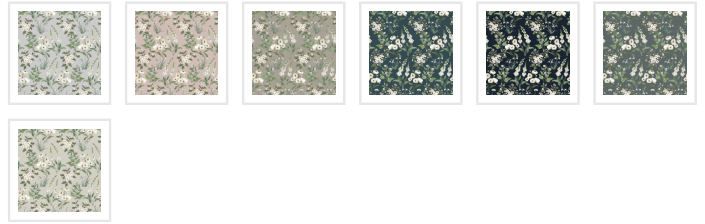

WALLPAPER REPUBLIC

Garden Delight Wallpaper

The enchanting Garden Delight design shows a delicate interplay of moonlit whites and subtle cream floral motifs creating a serene design that evokes a sense of calm and purity. Poppies, foxgloves, hawthorn blossoms, snowdrops and mallows are just some of the botanical elements delicately illustrated in this design bringing the essence of a moonlit garden indoors. The timeless elegance and neutral tones make it a versatile choice for any room, providing a canvas for both modern and classic styles.

ROLL DIMENSIONS	24" (61.5cm) x 33ft (10.05m)
PATTERN REPEAT	40.2" (102cm)
PATTERN MATCH	Straight Match
FINISH	Pre-trimmed Butt Join
CLEANABILITY	Washable
USAGE	Domestic & Commercial
PRODUCT CODE	WR559HC