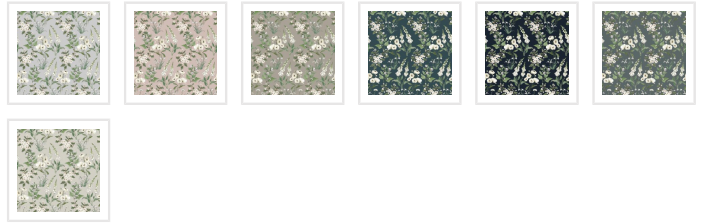

# Garden Delight Wallpaper

The enchanting Garden Delight design shows a delicate interplay of moonlit whites and subtle cream floral motifs creating a serene design that evokes a sense of calm and purity. Poppies, foxgloves, hawthorn blossoms, snowdrops and mallows are just some of the botanical elements delicately illustrated in this design bringing the essence of a moonlit garden indoors. The timeless elegance and neutral tones make it a versatile choice for any room, providing a canvas for both modern and classic styles.