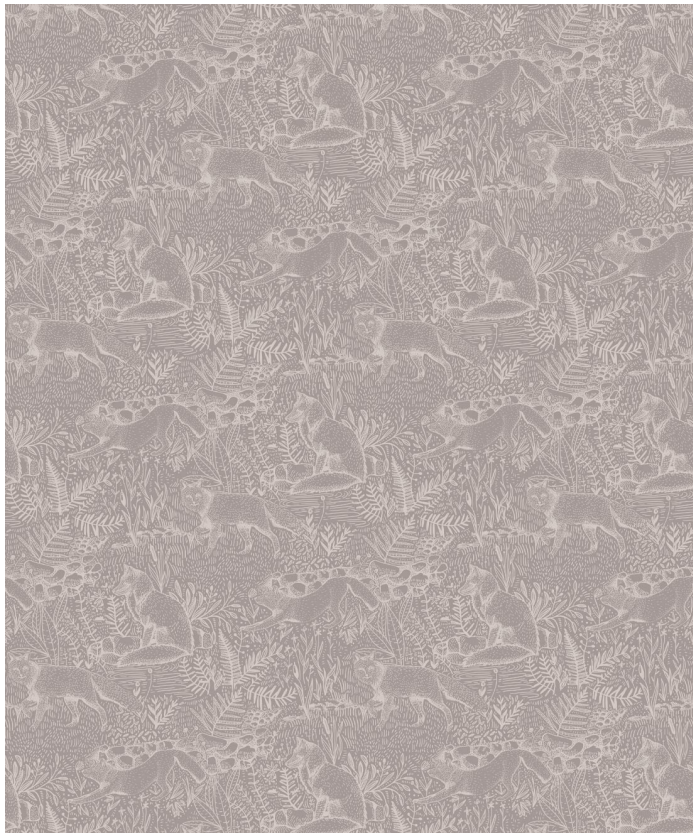

# Fox Wallpaper

Fox Wallpaper is inspired by the red foxes of the woodland which wander the night. This design is complete with detail and imagination. The relaxed tone of this pattern would beautifully complement a room of earthy neutrals as well as with classic lights and darks. It is both mature and playful animal wallpaper making it a versatile design for any room in your home.