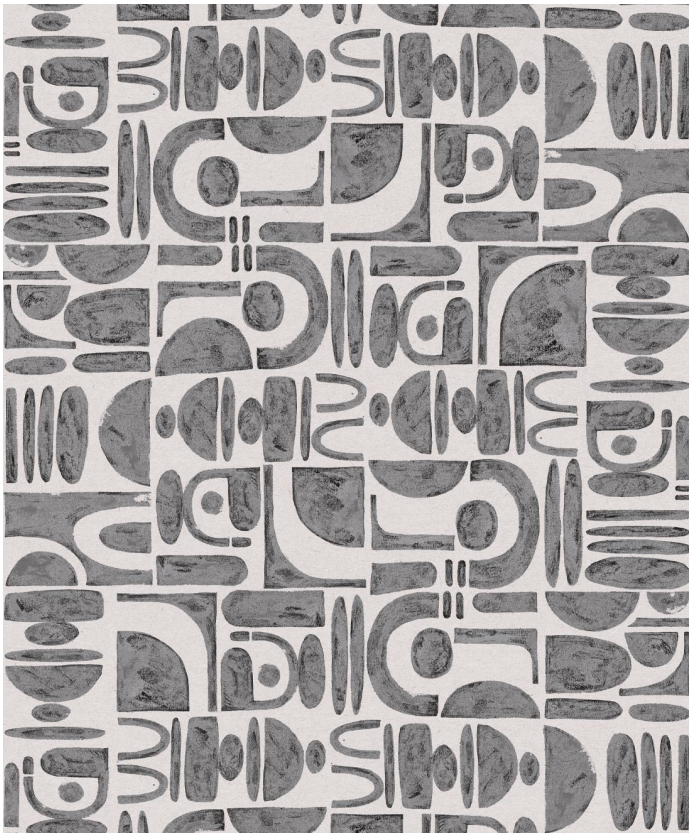

SAINT PIERRE AUSTRALIA

Formes Trois Wallpaper

Formes Trois Wallpaper from Saint Pierre Australia is an intricate, painterly style watercolor design featuring a complex variation of shapes on a subtly textured background. This mind-bending design creates a sense of puzzling intrigue and will give your space an exciting edge. The sharp contrast of the colours combined with the irregular configurations of the shape will draw the eye and create a thrilling feature and add a sense of discovery and adventure to any interior.

SUSTAINABILITY

- Made to order within 2-5 days using the latest eco-friendly printing tech. That means no over-production and waste like regular wallpaper brands.
- Our PVC Free wallpaper base is sourced from sustainably managed forests.
- We print all wallpapers using odorless water-based ink. GREENGUARD GOLD Certified to standards for low chemical emissions into indoor air.
- Milton & King's wallpapers are of the highest quality, are environmentally friendly, and totally 100% vinyl-free.

BATCHING & DELIVERY

- **Note:** Samples of this wallpaper are provided for review of the material, pattern scale and print technique – they are not intended to be used for color matching purposes. There can be slight shifts in color between runs, so your wallpaper may vary slightly from sample coloring.
- Please ensure that you order the correct amount as we do not guarantee that rolls printed in different batches will be an exact match.
- All Milton & King orders are printed and shipped with love from Dallas, Texas.
- Industry leading production times on all orders.