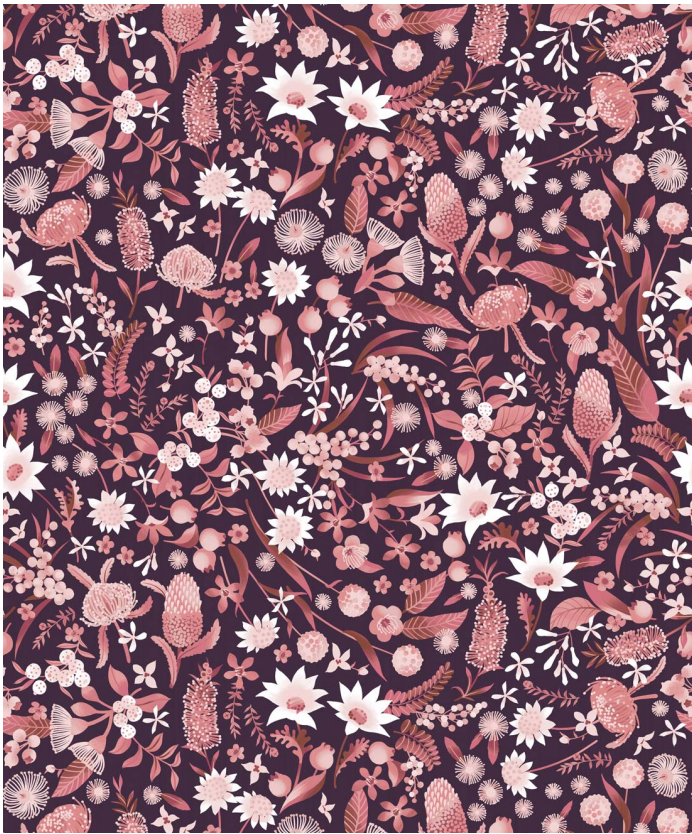

Forest Floral Wallpaper

Forest Floral is a rich, full, floral wallpaper design, featuring a smorgasbord of stunning Australian native flowers. With an intricate interlocking pattern and organic, flowing composition, its effect is dramatic. You'll find Banksias, Flannel Flowers, Bottlebrush, Wattle, Gum Blossoms, and Christmas Bush, to name just a few of the flowers in this lush design. Combining a modern aesthetic with a hint of folk, Forest Floral will work in a wide variety of spaces. With numerous color palettes to choose from, you will find something perfect for your space.

SUSTAINABILITY

- Made to order within 2-5 days using the latest eco-friendly printing tech. That means no over-production and waste like regular wallpaper brands.
- Our PVC Free wallpaper base is sourced from sustainably managed forests.
- We print all wallpapers using odorless water-based ink. GREENGUARD GOLD Certified to standards for low chemical emissions into indoor air.
- Milton & King's wallpapers are of the highest quality, are environmentally friendly, and totally 100% vinyl-free.

BATCHING & DELIVERY

- **Note:** Samples of this wallpaper are provided for review of the material, pattern scale and print technique – they are not intended to be used for color matching purposes. There can be slight shifts in color between runs, so your wallpaper may vary slightly from sample coloring.
- Please ensure that you order the correct amount as we do not guarantee that rolls printed in different batches will be an exact match.
- All Milton & King orders are printed and shipped with love from Dallas, Texas.
- Industry leading production times on all orders.