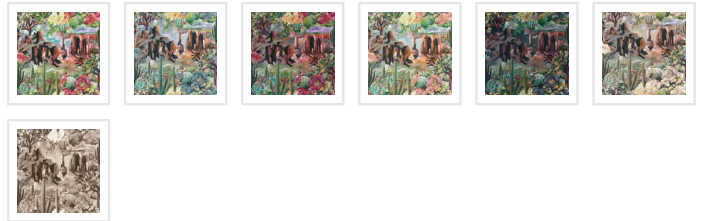

# Desert Skies Mural

Add a sense of warmth, serenity and adventure to your home with the Desert Skies mural. A painterly landscape featuring sprawling canyons alongside luscious cacti, flora and succulents, Desert Skies is a symphony of color and contrast. Each colorway showcases a different textural sky, from the fiery sunset hues and inky blues of midnight to the soft pastels of a rising sun, each version is a testament to the everchanging beauty of one of nature's most captivating landscapes. Designed as a 6 panel repeating mural to convey the grandeur of its rugged terrain whilst ensuring versatility, this design was originally hand-painted in our UK studio, and is available in seven stunning colorways to suit any interior.

Designed as panels that are 129.92" (330cm) high x 24" (61.5cm) wide.

This mural comes as a two roll set (ROLL A & B). Each roll comes with 3 panels. The horizontal pattern will repeat every 6 panels. Install all of ROLL A, followed by all of ROLL B.