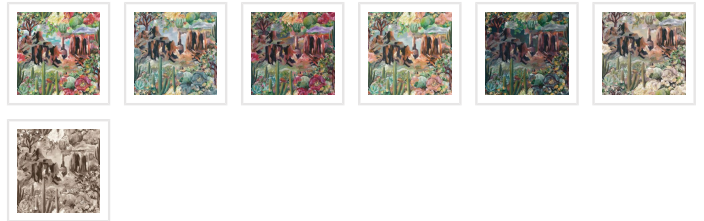

MILTON & KING STUDIO

Desert Skies Mural

Add a sense of warmth, serenity and adventure to your home with the Desert Skies mural. A painterly landscape featuring sprawling canyons alongside luscious cacti, flora and succulents, Desert Skies is a symphony of color and contrast. Each colorway showcases a different textural sky, from the fiery sunset hues and inky blues of midnight to the soft pastels of a rising sun, each version is a testament to the everchanging beauty of one of nature's most captivating landscapes. Designed as a 6 panel repeating mural to convey the grandeur of its rugged terrain whilst ensuring versatility, this design was originally hand-painted in our UK studio, and is available in seven stunning colorways to suit any interior.

Designed as panels that are 129.92" (330cm) high x 24" (61.5cm) wide.

This mural comes as a two roll set (ROLL A & B). Each roll comes with 3 panels. The horizontal pattern will repeat every 6 panels. Install all of ROLL A, followed by all of ROLL B.

ROLL DIMENSIONS	24" (61.5cm) x 32.48ft (9.9m)
PATTERN REPEAT	No Vertical Repeat / Repeats Horizontally Every 6 Panels
PATTERN MATCH	Straight Match
FINISH	Pre-trimmed Butt Join
CLEANABILITY	Washable
USAGE	Domestic & Commercial
PRODUCT CODE	MKS016