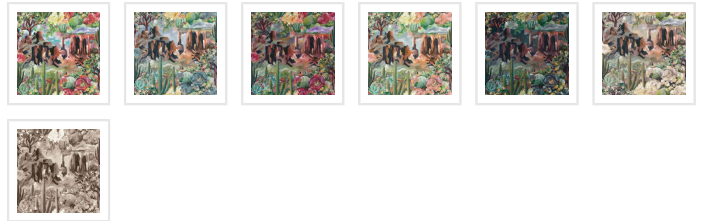

## Desert Skies Mural

Add a sense of warmth, serenity and adventure to your home with the Desert Skies mural. A painterly landscape featuring sprawling canyons alongside luscious cacti, flora and succulents, Desert Skies is a symphony of color and contrast. Each colorway showcases a different textural sky, from the fiery sunset hues and inky blues of midnight to the soft pastels of a rising sun, each version is a testament to the everchanging beauty of one of nature's most captivating landscapes. Designed as a 6 panel repeating mural to convey the grandeur of its rugged terrain whilst ensuring versatility, this design was originally hand-painted in our UK studio, and is available in seven stunning colorways to suit any interior.

Designed as panels that are 129.92" (330cm) high x 24" (61.5cm) wide.

This mural comes as a two roll set (ROLL A & B). Each roll comes with 3 panels. The horizontal pattern will repeat every 6 panels. Install all of ROLL A, followed by all of ROLL B.