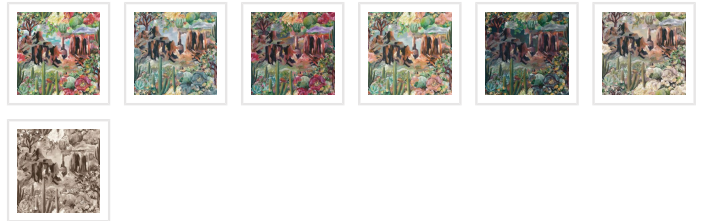

MILTON & KING STUDIO

Desert Skies Mural

Add a sense of warmth, serenity and adventure to your home with the Desert Skies mural. A painterly landscape featuring sprawling canyons alongside luscious cacti, flora and succulents, Desert Skies is a symphony of color and contrast. Each colorway showcases a different textural sky, from the fiery sunset hues and inky blues of midnight to the soft pastels of a rising sun, each version is a testament to the everchanging beauty of one of nature's most captivating landscapes. Designed as a 6 panel repeating mural to convey the grandeur of its rugged terrain whilst ensuring versatility, this design was originally hand-painted in our UK studio, and is available in seven stunning colorways to suit any interior.

Designed as panels that are 129.92" (330cm) high x 24" (61.5cm) wide.

This mural comes as a two roll set (ROLL A & B). Each roll comes with 3 panels. The horizontal pattern will repeat every 6 panels. Install all of ROLL A, followed by all of ROLL B.