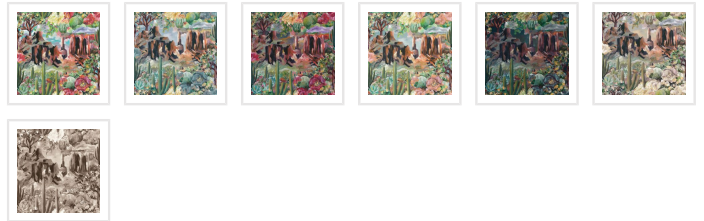

MILTON & KING STUDIO

Desert Skies Mural

Add a sense of warmth, serenity and adventure to your home with the Desert Skies mural. A painterly landscape featuring sprawling canyons alongside luscious cacti, flora and succulents, Desert Skies is a symphony of color and contrast. Each colorway showcases a different textural sky, from the fiery sunset hues and inky blues of midnight to the soft pastels of a rising sun, each version is a testament to the everchanging beauty of one of nature's most captivating landscapes. Designed as a 6 panel repeating mural to convey the grandeur of its rugged terrain whilst ensuring versatility, this design was originally hand-painted in our UK studio, and is available in seven stunning colorways to suit any interior.

Designed as panels that are 129.92" (330cm) high x 24" (61.5cm) wide.

This mural comes as a two roll set (ROLL A & B). Each roll comes with 3 panels. The horizontal pattern will repeat every 6 panels. Install all of ROLL A, followed by all of ROLL B.

ROLL DIMENSIONS	24" (61.5cm) x 32.48ft (9.9m)
PATTERN REPEAT	No Vertical Repeat / Repeats Horizontally Every 6 Panels
PATTERN MATCH	Straight Match
FINISH	Pre-trimmed Butt Join
CLEANABILITY	Washable
USAGE	Domestic & Commercial
PRODUCT CODE	MKS016