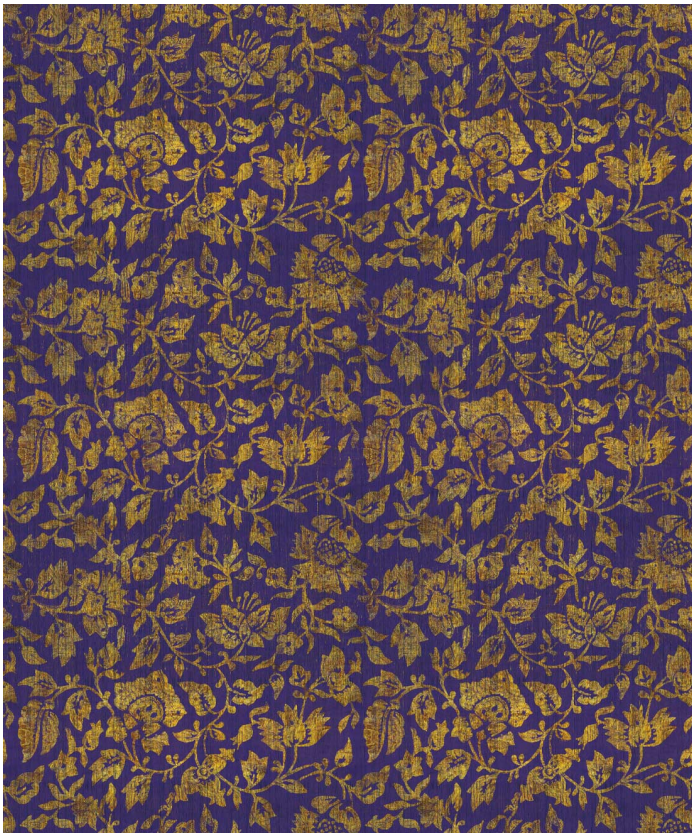

# Damask Bloom Wallpaper

Damask Bloom Wallpaper is inspired by Mediterranean cultural traditional floral decoration with the appearance of woven textured velvet tapestries. It is available in six unique colorways, featuring a repeating motif with a gilded patina. The regular horizontal repeat adds to the detailed nature of the design and makes it easy to match when installing. Bloom evokes the timeless sounds of the oud, the ney, or the zither delicately drifting through a secret walled garden, or a languid breeze wafting over leaves, vines, and blooms of a Mediterranean vineyard.

ROLL DIMENSIONS	24" (61.5cm) x 33ft (10.05m)
PATTERN REPEAT	29.5" (75cm)
PATTERN MATCH	Straight Match
FINISH	Pre-trimmed Butt Join
CLEANABILITY	Washable
USAGE	Domestic & Commercial
PRODUCT CODE	SIM163W