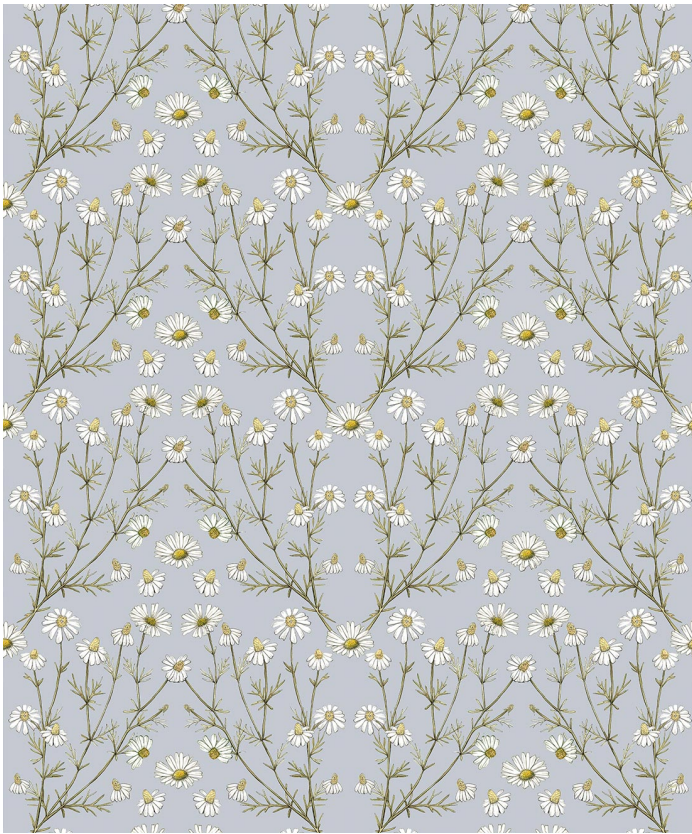

Daisy Damask Wallpaper

Daisy Damask wallpaper blends timeless elegance with a contemporary twist. Inspired by nature's wonder, this design exudes a sense of tranquility and sophistication. The background hues of pastel pinks and baby blues infuse a soft touch, while the darker tones add a sense of balance. The design draws inspiration from the Art Nouveau movement and the French damask style of nineteenth century.

ROLL DIMENSIONS	24" (61.5cm) x 33ft (10.05m)
MATERIAL/BASE	Low Sheen Non-Woven
PATTERN REPEAT	15.5" (39.5cm)
PATTERN MATCH	Straight Match
FINISH	Pre-trimmed Butt Join
CLEANABILITY	Extra Washable
USAGE	Domestic & Commercial
PRODUCT CODE	WR558HC

BATCHING & DELIVERY

- **Note:** Samples of this wallpaper are provided for review of the material, pattern scale and print technique – they are not intended to be used for color matching purposes. There can be slight shifts in color between runs, so your wallpaper may vary slightly from sample coloring.
- Please ensure that you order the correct amount as we do not guarantee that rolls printed in different batches will be an exact match.
- All Milton & King orders are printed and shipped with love from Dallas, Texas.
- Industry leading production times on all orders.