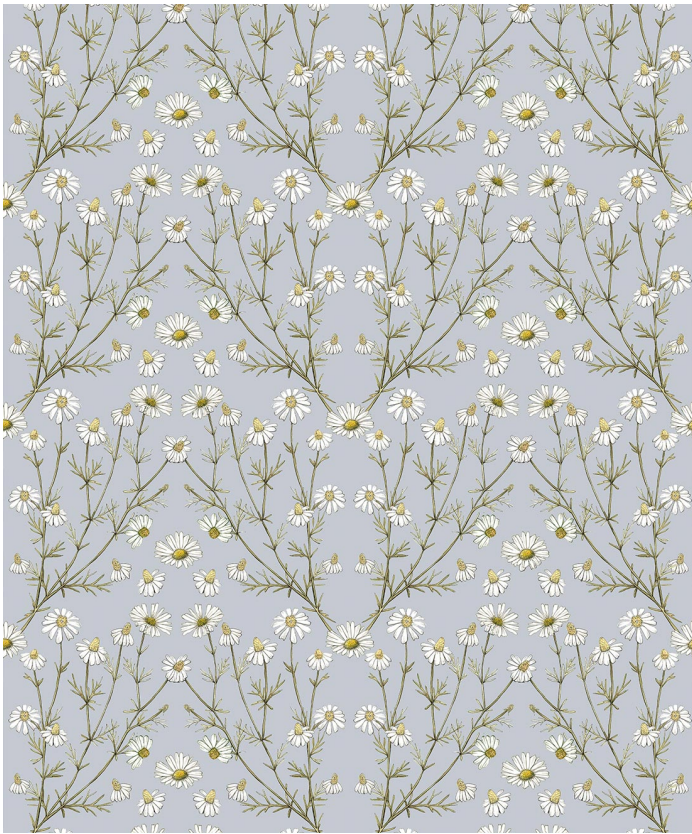

Daisy Damask Wallpaper

Daisy Damask wallpaper blends timeless elegance with a contemporary twist. Inspired by nature's wonder, this design exudes a sense of tranquility and sophistication. The background hues of pastel pinks and baby blues infuse a soft touch, while the darker tones add a sense of balance. The design draws inspiration from the Art Nouveau movement and the French damask style of nineteenth century.

ROLL DIMENSIONS	24" (61.5cm) x 33ft (10.05m)
PATTERN REPEAT	15.5" (39.5cm)
PATTERN MATCH	Straight Match
FINISH	Pre-trimmed Butt Join
CLEANABILITY	Washable
USAGE	Domestic & Commercial
PRODUCT CODE	WR558HC

BATCHING & DELIVERY

- **Note:** Samples of this wallpaper are provided for review of the material, pattern scale and print technique – they are not intended to be used for color matching purposes. There can be slight shifts in color between runs, so your wallpaper may vary slightly from sample coloring.
- Please ensure that you order the correct amount as we do not guarantee that rolls printed in different batches will be an exact match.
- All Milton & King orders are printed and shipped with love from Dallas, Texas.
- Industry leading production times on all orders.