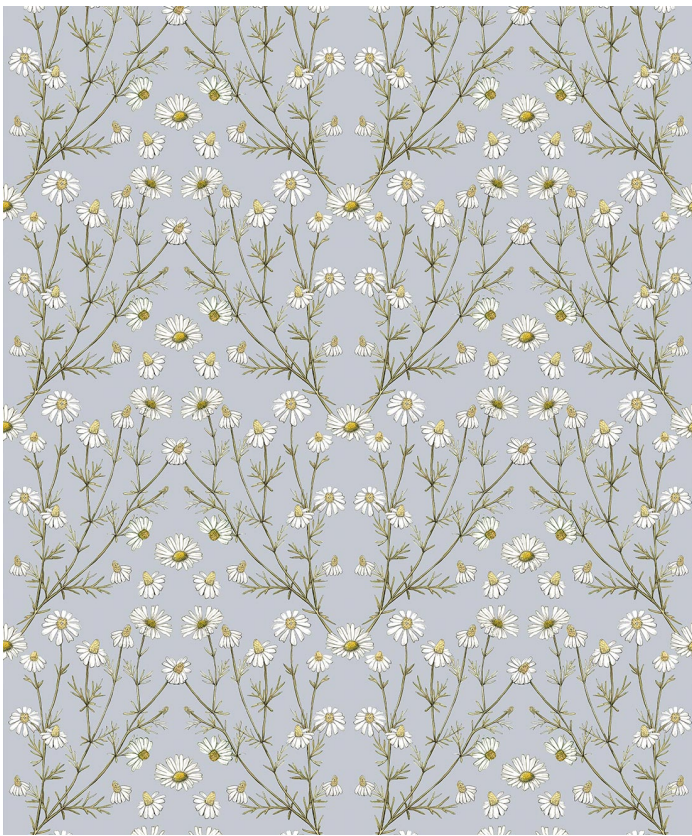

Daisy Damask Wallpaper

Daisy Damask wallpaper blends timeless elegance with a contemporary twist. Inspired by nature's wonder, this design exudes a sense of tranquility and sophistication. The background hues of pastel pinks and baby blues infuse a soft touch, while the darker tones add a sense of balance. The design draws inspiration from the Art Nouveau movement and the French damask style of nineteenth century.

ROLL DIMENSIONS	24" (61.5cm) x 33ft (10.05m)
PATTERN REPEAT	15.5" (39.5cm)
PATTERN MATCH	Straight Match
FINISH	Pre-trimmed Butt Join
CLEANABILITY	Washable
USAGE	Domestic & Commercial
PRODUCT CODE	WR558HC