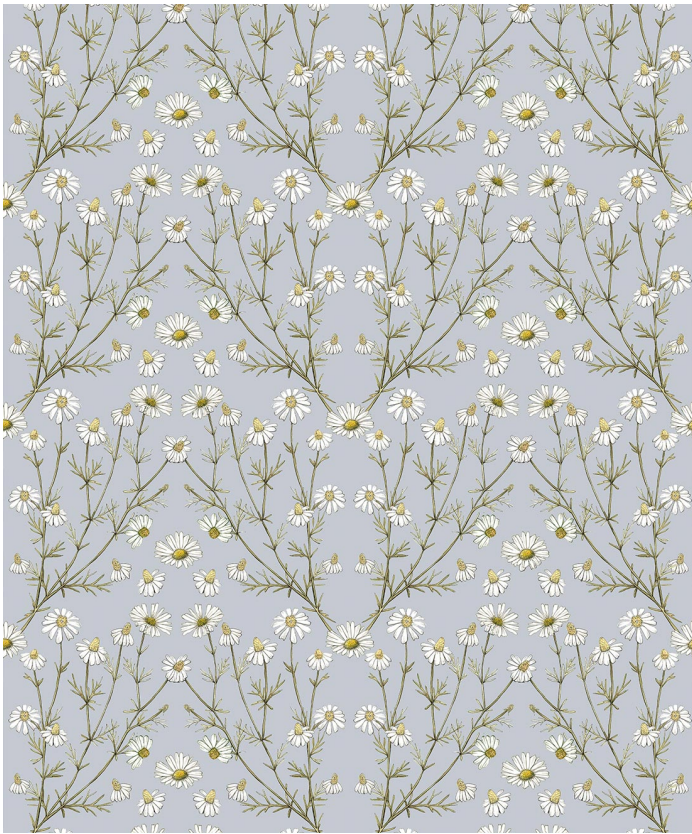

# Daisy Damask Wallpaper

Daisy Damask wallpaper blends timeless elegance with a contemporary twist. Inspired by nature's wonder, this design exudes a sense of tranquility and sophistication. The background hues of pastel pinks and baby blues infuse a soft touch, while the darker tones add a sense of balance. The design draws inspiration from the Art Nouveau movement and the French damask style of nineteenth century.

ROLL DIMENSIONS	24" (61.5cm) x 33ft (10.05m)
PATTERN REPEAT	15.5" (39.5cm)
PATTERN MATCH	Straight Match
FINISH	Pre-trimmed Butt Join
CLEANABILITY	Washable
USAGE	Domestic & Commercial
PRODUCT CODE	WR558HC

## BATCHING & DELIVERY

- **Note:** Samples of this wallpaper are provided for review of the material, pattern scale and print technique – they are not intended to be used for color matching purposes. There can be slight shifts in color between runs, so your wallpaper may vary slightly from sample coloring.
- Please ensure that you order the correct amount as we do not guarantee that rolls printed in different batches will be an exact match.
- All Milton & King orders are printed and shipped with love from Dallas, Texas.
- Industry leading production times on all orders.