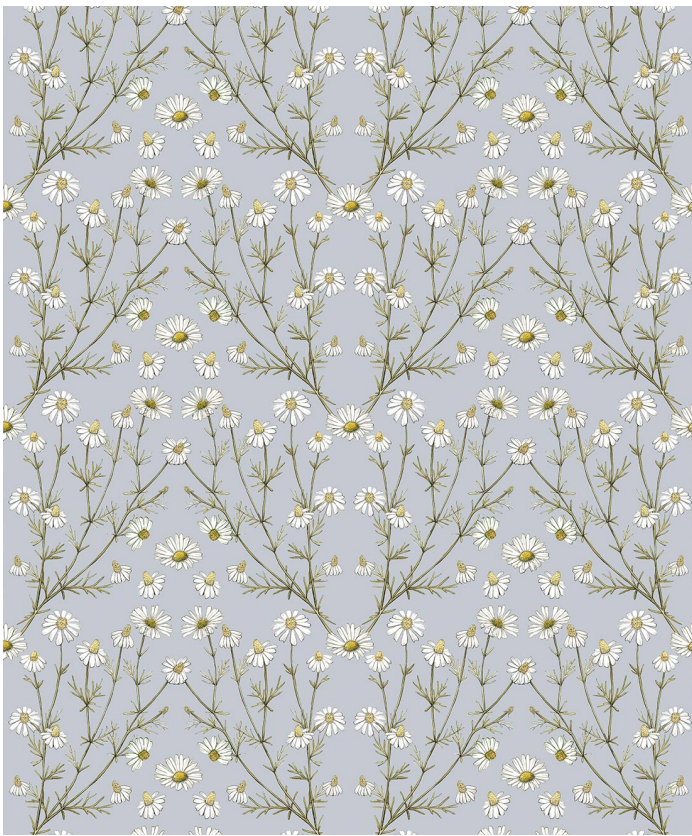

Daisy Damask Wallpaper

Daisy Damask wallpaper blends timeless elegance with a contemporary twist. Inspired by nature's wonder, this design exudes a sense of tranquility and sophistication. The background hues of pastel pinks and baby blues infuse a soft touch, while the darker tones add a sense of balance. The design draws inspiration from the Art Nouveau movement and the French damask style of nineteenth century.

ROLL DIMENSIONS	24" (61.5cm) x 33ft (10.05m)
PATTERN REPEAT	15.5" (39.5cm)
PATTERN MATCH	Straight Match
FINISH	Pre-trimmed Butt Join
CLEANABILITY	Washable
USAGE	Domestic & Commercial
PRODUCT CODE	WR558HC

BATCHING & DELIVERY

- **Note:** Samples of this wallpaper are provided for review of the material, pattern scale and print technique – they are not intended to be used for color matching purposes. There can be slight shifts in color between runs, so your wallpaper may vary slightly from sample coloring.
- Please ensure that you order the correct amount as we do not guarantee that rolls printed in different batches will be an exact match.
- All Milton & King orders are printed and shipped with love from Dallas, Texas.
- Industry leading production times on all orders.